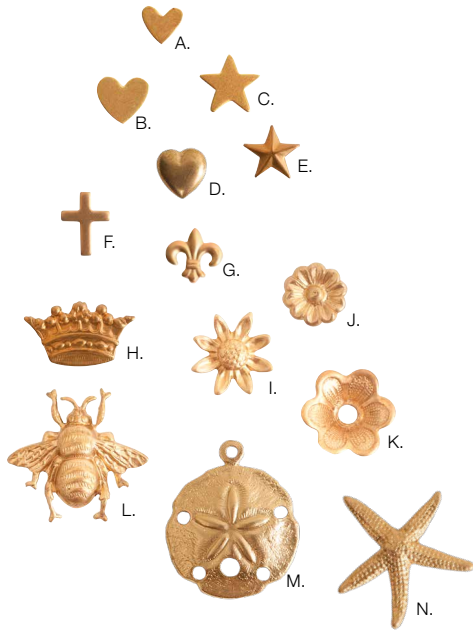

BRASS STAMPINGS & BEADCAPS

A. Brass Stamping Itsy Flat Heart (*meifh-bb*)
$2.50 | pack of 25
OD: 5.3 x 4.9 x .3mm

B. Brass Stamping Mini Flat Heart (*memfh-bb*)
$2.50 | pack of 25
OD: 8 x 7 x .3mm

C. Brass Stamping Mini Flat Star (*memfs-bb*)
$2.50 | pack of 25
OD: 8 x 8 x .3mm

D. Brass Stamping Mini Heart (*memh-bb*)
$2.50 | pack of 25
OD: 6.5 x 6.5 x 1.3mm

E. Brass Stamping Mini Star (*mems-bb*)
$2.50 | pack of 25
OD: 7 x 7 x 1mm

F. Brass Stamping Mini Cross (*memc-bb*)
$2.50 | pack of 25
OD: 8.6 x 6.4 x 1mm

G. Brass Stamping Itsy Fleur (*meif-bb*)
$2.50 | pack of 25
OD: 7.8 x 7.5 x 1mm

H. Brass Stamping Small Crown (*mesc-bb*)
$3.50 | pack of 10
OD: 14.8 x 8.7 x 1.1mm

I. Brass Stamping Mini Daisy (*memd-bb*)
$2.50 | pack of 10
OD: 12mm Dia x 1.7mm

J. Brass Stamping Mini Aster (*mem-a-bb*)
$2.50 | pack of 10
OD: 8.8mm Dia x 1.3mm

K. Brass Stamping Domed Flower (*medf-bb*)
$2.50 | pack of 10
OD: 11.5 x 11.5 x 3.7mm
Hole Size: 2.5mm

L. Brass Stamping Bumblebee (*mebb-bb*)
$10.00 | pack of 10
OD: 18.7 x 17.7 x 3mm

M. Brass Stamping Medium Sand Dollar (*memsd-bb*)
$4.00 | pack of 10
OD: 20.9 x 17.6 x 1.8mm
Hole Size: 1.8mm

N. Brass Stamping Medium Starfish (*memsf-bb*)
$4.00 | pack of 10
OD: 19 x 18.3 x 1.7mm