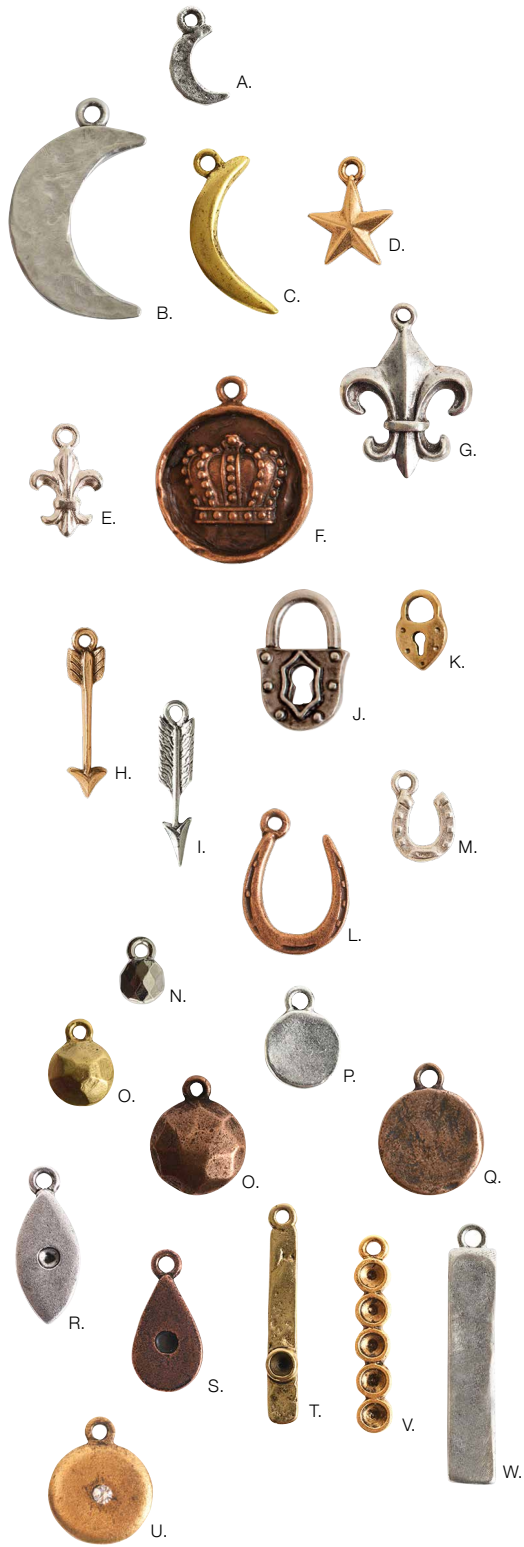

I. Charm Itsy Circle Lotus (*cicl*)
\$6.50 | pack of 10
 OD: 12.8 x 9.6 x 2.8mm
 Hole Size: 1.8mm

J. Charm Itsy Spiritual Yin Yang (*cisy*)
\$6.50 | pack of 10
 OD: 12.7 x 9.1 x 2.1mm
 Hole Size: 2mm

K. Charm Itsy Spiritual Infinity (*cisi*)*
\$6.50 | pack of 10
 OD: 12.4 x 9 x 1.8mm
 Hole Size: 2.1mm

L. Charm Itsy Spiritual Lotus (*cisl*)*
\$6.50 | pack of 10
 OD: 12.4 x 9 x 1.8mm
 Hole Size: 2.1mm

M. Charm Itsy Spiritual Ohm (*ciso*)*
\$6.50 | pack of 10
 OD: 12.4 x 9 x 1.8mm
 Hole Size: 2.1mm

N. Charm Tree of Life (*ctol*)
\$17.50 | pack of 10
 OD: 23.2 x 19.7 x 2.7mm
 Hole Size: 1.7mm

O. Charm Small Round Lotus (*csrl*)*
\$17.50 | pack of 10
 OD: 23.4 x 19.8 x 2.8mm
 Hole Size: 2mm

P. Charm Buddha (*cb*)
\$10.00 | pack of 10
 OD: 22.7 x 15.7 x 1.9mm
 Hole Size: 2.2mm

Q. Charm Small Round Crown (*csra*)*
\$17.50 | pack of 10
 OD: 24.1 x 20 x 3mm
 Hole Size: 2mm

CELESTIAL, FRENCH, LUCK & DROPS

A. Charm Mini Crescent Moon (cmcm)
\$4.50 | pack of 10
 OD: 13.7 x 7.4 x 2mm
 Hole Size: 1.5mm

B. Charm Hammered Crescent Moon Large (chcm)
\$15.00 | pack of 10
 OD: 29 x 19 x 2mm
 Hole Size: 2.5mm