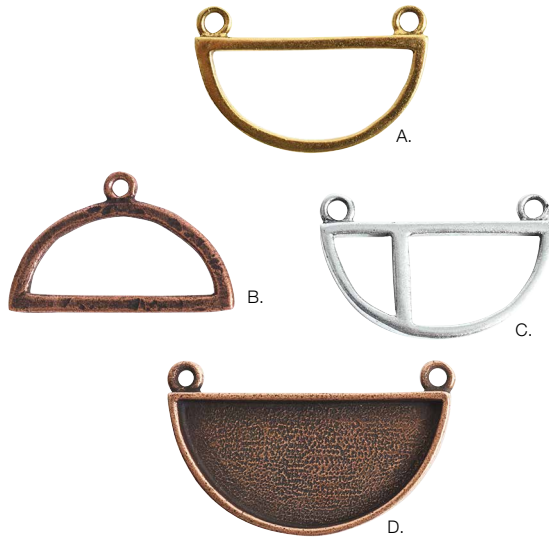

J. Open Pendant Split Large Circle Horizon Single Loop (*opslchs*)*
\$15.00 | pack of 10
 OD: 27.5 x 23.5 x 2.8mm
 ID: Top 20 x 11.5mm, Bottom 17.5 x 6 x 2.8mm
 Hole Size: 2.5mm

K. Open Bezel Channel Deep Large Circle Single Loop (*obcdlcs*)
\$13.75 | pack of 5
 OD: 28.8 x 24 x 9.7mm
 ID: Bezel 21.2 x 21.2 x 9.7mm, Channel 7.7mm width x 1mm,
 Hole Size: 3mm

L. Open Frame Large Circle Single Loop (*oflcs*)
\$15.00 | pack of 10
 OD: 30.9 x 25.2 x 2.9mm
 ID: 23.7mm Dia x 2.9mm
 Hole Size: 3mm

M. Open Pendant Beaded Large Circle Single Loop (*opblcs*)*
\$20.00 | pack of 10
 OD: 30 x 24.5 x 3.7mm
 ID: 22mm Dia x 3.7mm
 Hole Size: 3.4mm

N. Framed Pendant Large Circle Single Loop (*fpplcs*)*
\$17.50 | pack of 5
 OD: 40.5 x 36.9 x 3.1mm
 ID: 31.7 Dia x 1mm
 Hole Size: 1.3mm

O. Large Pendant Bail Circle (*lpbc*)
\$16.25 | pack of 5
 OD: 35.4 x 26.1 x 5.2mm
 ID: 23.5mm Dia x 3.5mm
 Hole Size: 4 x 6mm

P. Grande Pendant Circle Single Loop (*gpsc*)
\$17.50 | pack of 5
 OD: 38.3 x 34 x 3.9mm
 ID: 31.6mm Dia x 2mm
 Hole Size: 2.1mm

HALF CIRCLES & HALF OVALS

A. Open Pendant Grande Half Circle (*opghc*)*
\$16.50 | pack of 10
 OD: 40 x 19 x 4mm
 ID: 30 x 15 x 4mm
 Hole Size: 2.5mm