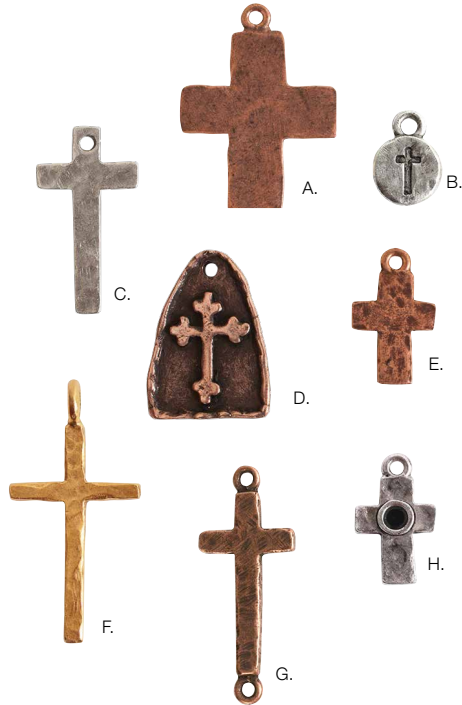

CROSS & MEDALLION CHARMS

A. Charm Hammered Cross (*chc*)
$12.50 | pack of 10
OD: 27.2 x 20.5 x 1.2mm
Hole Size: 1.6mm

B. Charm Itsy Spiritual Cross (*cisc*)*
$6.50 | pack of 10
OD: 12.7 x 9.1 x 2.1mm
Hole Size: 2mm

C. Charm Narrow Hammered Cross (*cnhc*)
$12.50 | pack of 10
OD: 23.4 x 12.4 x 1.4mm
Hole Size: 1.7mm

D. Charm Cross Arch (*cca*)
$12.50 | pack of 10
OD: 21.7 x 15.8 x 2.2mm
Hole Size: 1.8mm

E. Charm Rustic Cross (*crx*)
$6.50 | pack of 10
OD: 17.5 x 10.6 x 1.2mm
Hole Size: 1.6mm

F. Charm Hammered Traditional Cross Large (*chtcl*)
$12.50 | pack of 10
OD: 29 x 19 x 2mm
Hole Size: 2.5mm

G. Charm Tradition Cross Double Loop (*ctcd*)
$10.00 | pack of 10
OD: 31.8 x 13 x 2.1mm
Hole Size: 1.5mm

H. Tiny Bezel Rustic Cross Single Loop (*tbrcs*)
$6.50 | pack of 10
OD: 17.4 x 10.8 x 3.1mm
ID: 3mm or 24pp point
back chaton, Hole Size: 1.4mm

I. Charm Itsy Circle Lotus (*cicl*)
$6.50 | pack of 10
OD: 12.8 x 9.6 x 2.8mm
Hole Size: 1.8mm

J. Charm Itsy Spiritual Yin Yang (*cisy*)
$6.50 | pack of 10
OD: 12.7 x 9.1 x 2.1mm
Hole Size: 2mm

K. Charm Itsy Spiritual Infinity (*cisi*)*
$6.50 | pack of 10
OD: 12.4 x 9 x 1.8mm
Hole Size: 2.1mm

L. Charm Itsy Spiritual Lotus (*cisl*)*
$6.50 | pack of 10
OD: 12.4 x 9 x 1.8mm
Hole Size: 2.1mm

M. Charm Itsy Spiritual Ohm (*ciso*)*
$6.50 | pack of 10
OD: 12.4 x 9 x 1.8mm
Hole Size: 2.1mm

N. Charm Tree of Life (*ctol*)
$17.50 | pack of 10
OD: 23.2 x 19.7 x 2.7mm
Hole Size: 1.7mm

O. Charm Small Round Lotus (*csrl*)*
$17.50 | pack of 10
OD: 23.4 x 19.8 x 2.8mm
Hole Size: 2mm

P. Charm Buddha (*cb*)
$10.00 | pack of 10
OD: 22.7 x 15.7 x 1.9mm
Hole Size: 2.2mm

Q. Charm Small Round Crown (*csra*)*
$17.50 | pack of 10
OD: 24.1 x 20 x 3mm
Hole Size: 2mm