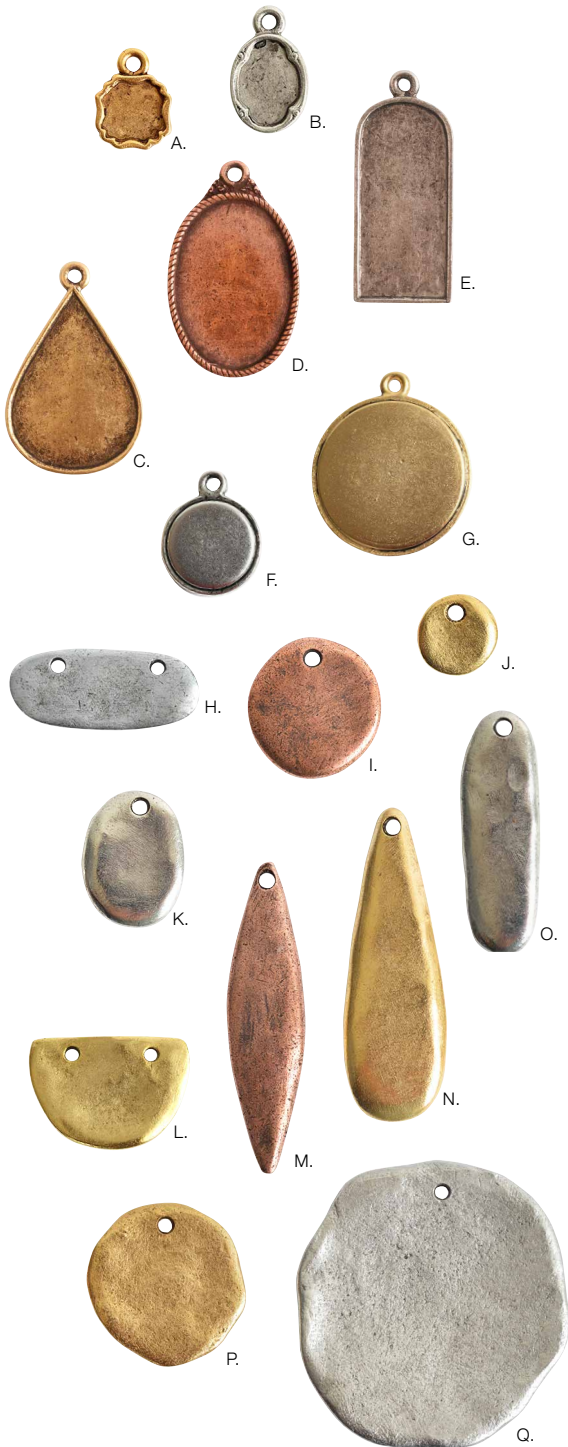

ORNATE & ORGANIC FLAT TAGS

A. Ornate Flat Tag Mini Square (*oftms*)
$12.50 | pack of 10
OD: 13.5 x 10 x 2mm
ID: 7.6 x 7.4 x 1mm
Hole Size: 2mm

B. Ornate Flat Tag Mini Oval (*oftmo*)
$12.50 | pack of 10
OD: 16.5 x 10.2 x 2.5mm
ID: 11.4 x 8.5 x 1mm
Hole Size: 2mm

C. Ornate Flat Tag Drop (*oftd*)
$17.50 | pack of 10
OD: 28.9 x 17.9 x 2.1mm
Hole Size: 2.1mm

D. Ornate Flat Tag Oval (*ofto*)
$17.50 | pack of 10
OD: 29.1 x 17.7 x 2mm
Hole Size: 2mm

E. Ornate Flat Tag Tablet (*oftt*)
$17.50 | pack of 10
OD: 31 x 13.2 x 1.7mm
Hole Size: 2mm

F. Decorative Flat Tag Mini Circle Single Loop (*dftmcs*)
$12.50 | pack of 10
OD: 16.6 x 13.5 x 2mm
ID: 11.6mm Dia
Hole Size: 1.5mm

G. Decorative Flat Tag Small Circle Single Loop (*dftscs*)
$18.50 | pack of 10
OD: 24.1 x 21 x 2mm
ID: 19.4mm Dia
Hole Size: 1.5mm

H. Primitive Tag Small Elongated Oval Horizontal (*ptseoh*)
$15.00 | pack of 10
OD: 25 x 10.8 x 1.7mm
Hole Size: 1.8mm

I. Primitive Tag Small Circle Single Hole (*ptscs*)
$15.00 | pack of 10
OD: 18.7 x 17.7 x 2mm
Hole Size: 2.4mm

J. Primitive Tag Mini Circle Single Hole (*ptmcs*)
$12.50 | pack of 10
OD: 10.7mm Dia x 1.5mm
Hole Size: 2.4mm

K. Primitive Tag small Oval Single Hole (*ptsos*)
$15.00 | pack of 10
OD: 18 x 13.6 x 2mm
Hole Size: 2.5mm

L. Primitive Tag Small Half Oval (*ptsho*)
$15.00 | pack of 10
OD: 21 x 15 x 1.7mm
Hole Size: 1.8mm

M. Primitive Tag Elongated Diamond Single Hole (*pteds*)
$22.50 | pack of 10
OD: 41 x 10.2 x 2.2mm
Hole Size: 2.6mm

N. Primitive Tag Drop Single Hole (*ptds*)
$22.50 | pack of 10
OD: 41.5 x 13.7 x 2mm
Hole Size: 2.4mm

O. Primitive Tag Elongated Oval Single Hole (*pteos*)
$22.50 | pack of 10
OD: 32.6 x 10.5 x 2mm
Hole Size: 2.5mm

P. Organic Tag Circle Large Single Hole (*otcls*)
$11.25 | pack of 5
OD: 21 x 22 x 2mm
Hole Size: 2.3mm

Q. Organic Tag Circle Grande Single Hole (*otcgs*)
$20.00 | pack of 5
OD: 39 x 36 x 2mm
Hole Size: 3mm