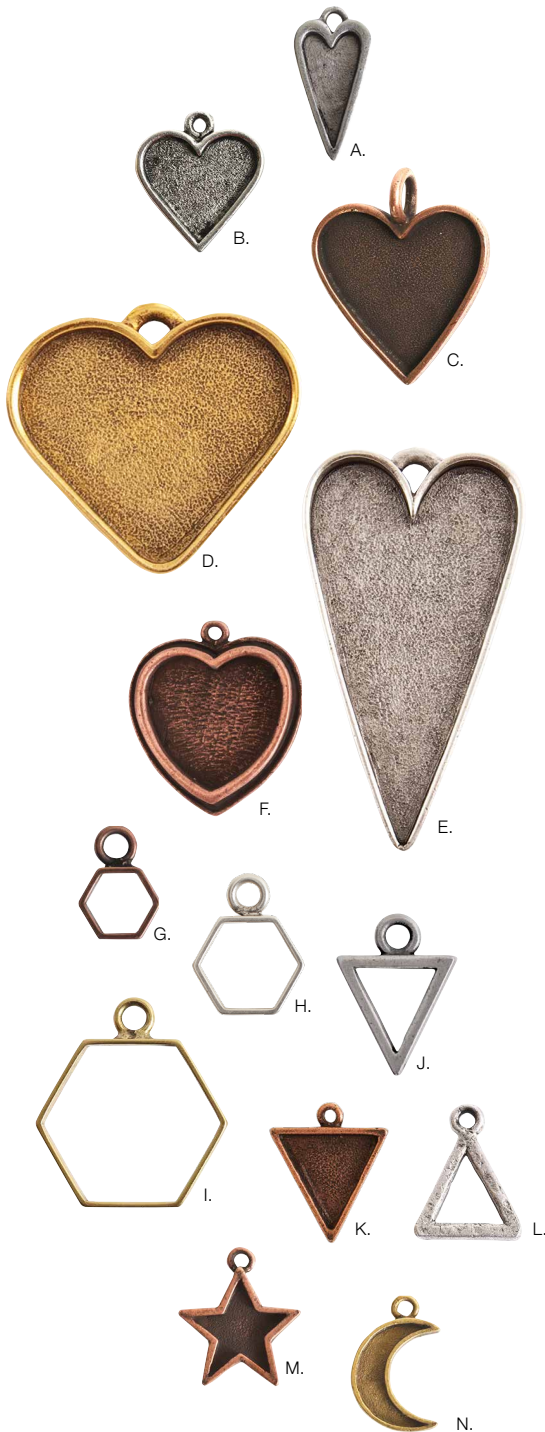

UNIQUE SHAPES

A. Mini Pendant Heart
Single loop (*mphs*)*
$8.50 | pack of 10
OD: 20 x 9.8 x 2.5mm
ID: Apprx 15 x 7.5 x 1.5mm
Hole Size: 2.5mm

B. Mini Pendant Traditional Heart
Single Loop (*mpths*)
$11.00 | pack of 10
OD: 18.5 x 16.7 x 2.5mm
ID: 14.1 x 14.1 x 1mm
Hole Size: 1.5mm

C. Small Pendant Traditional Heart
Single Loop (*spths*)
$20.00 | pack of 10
OD: 28.5 x 23.7 x 2.5mm
ID: 21.8 x 21.8 x 1mm
Hole Size: 3.5mm

D. Large Pendant Heart
Single Loop (*lph*)
$15.00 | pack of 5
OD: 33.6 x 31.2 x 4.5mm
ID: 30 x 28.2 x 3mm
Hole Size: 3.9mm

E. Grande Pendant Heart
Single Loop (*gph*)
$17.50 | pack of 5
OD: 54.2 x 28.8 x 4.2mm
ID: 50.2 x 25.7 x 2.5mm
Hole Size: 3.6mm

F. Traditional Pendant Heart
Single Loop (*tph*)
$25.00 | pack of 10
OD: 26.3 x 23.3 x 4.5mm
ID: 15.6 x 17.7 x 3mm
Hole Size: 1.8mm

G. Open Frame Itsy Hexagon Single Loop (*ofih*s)
$12.50 | pack of 10
OD: 15.2 x 10.8 x 2.8mm
ID: 9 x 8mm x 2.8mm
Hole Size: 3mm

H. Open Frame Mini Hexagon Single Loop (*ofmhs*)
$13.50 | pack of 10
OD: 18.4 x 12.6 x 2.9mm
ID: 12.6 x 11 x 2.9mm
Hole Size: 3mm

I. Open Frame Small Hexagon Single Loop (*ofshs*)
$15.00 | pack of 10
OD: 28 x 25.2 x 3mm
ID: 23.3 x 20.5 x 3mm
Hole Size: 3mm

J. Open Pendant Triangle Mini
Single Loop (*optms*)*
$12.50 | pack of 10
OD: 21 x 15.5 x 3.5mm
ID: 11.5 x 10.5 x 3.5mm
Hole Size: 3.5mm

K. Mini Link Single Loop Triangle (*mlst*)
$8.50 | pack of 10
OD: 18.6 x 15.7 x 2.4mm
ID: 12.4 x 12.7 x 1mm
Hole Size: 1.7mm

L. Hoop Hammered Mini Triangle
Single Loop (*hmtms*)
$8.50 | pack of 10
OD: 17.9 x 13.9 x 1.6mm
ID: 9 x 8.8 x 1.7mm
Hole Size: 2mm

M. Mini Pendant Star
Single Loop (*mpss*)*
$8.50 | pack of 10
OD: 18.4 x 16.2 x 2.7mm
ID: Apprx 11 x 9 x 1.5mm
Hole Size: 1.5mm

N. Mini Pendant Crescent Moon
Single Loop (*mpcms*)*
$8.50 | pack of 10
OD: 18.3 x 11.7 x 2.8mm
ID: Apprx 14 x 4 x 1.5mm
Hole Size: 2.5mm