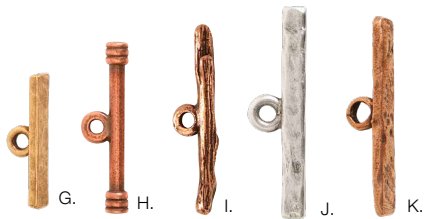

TOGGLES & CLASPS

A. Toggle Ring (tr)
$5.60 | pack of 10
OD: 17.7 x 12.9 x 1.7mm
ID: 9.4mm Dia
Hole Size: 2.4mm

K. Toggle Bar
Hammered (tbh)
$7.50 | pack of 10
OD: 26.3 x 4 x 5.9mm
Hole Size: 2.8mm

B. Round Toggle Ring (rt)
$6.50 | pack of 10
OD: 18.8 x 15.6 x 2mm
ID: 9.6mm Dia
Hole Size: 1.8mm

L. Leaf Toggle Bar (ltb)
$6.50 | pack of 10
OD: 20.3 x 9.6 x 5mm
Hole Size: 1.3mm

C. Toggle Ring
Small Hammered (trsh)
$7.50 | pack of 10
OD: 16.9 x 13 x 1.5mm
ID: 8.1mm Dia
Hole Size: 1.9mm

M. Toggle Bar
Woodland (tbw)
$7.50 | pack of 10
OD: 39.7 x 7.5 x 5.3mm
Hole Size: 3.8 x 2.5mm

D. Toggle Ring
Hammered (trh)
$10.00 | pack of 10
OD: 24.5 x 19.8 x 1.5mm
ID: 12.6mm Dia
Hole Size: 2.6mm

N. Stacking Twig
Connector Bar (stc)
$6.50 | pack of 10
OD: 24.5 x 8.2 x 2mm
Hole Size: 1.5mm

E. Toggle Ring
Contemporary (trc)
$10.00 | pack of 10
OD: 23.3 x 19 x 2.6mm
ID: 15.3mm Dia
Hole Size: 2mm

O. Twig Connector
Bar Mini (tcbm)*
$7.50 | pack of 10
OD: 32.2mm x 4.7 x 2.4mm
Hole Size: 1.4mm

F. Toggle Ring
Woodland (trw)
$8.50 ea | pack of 10
OD: 25 x 23.7 x 3.1mm
ID: 18 x 14.7mm
Hole Size: 5.3 x 2.8mm

P. Twig Connector Bar (tcb)*
$7.50 | pack of 10
OD: 55.8 x 3.8 x 2.8mm
Hole Size: 1.5mm

G. Toggle Bar Small
Hammered (tbsh)
$6.50 | pack of 10
OD: 18.9 x 4 x 5.3mm
Hole Size: 2.2mm

U. Hook Clasp (hc)
$5.50 | pack of 25
OD: 14.2 x 6mm,
Hole Size: 2mm
Wire Gauge: 16 gauge

H. Toggle Bar (tb)
$4.40 | pack of 10
OD: 23 x 6 x 3mm
Hole Size: 1.9mm

V. Eye Clasp (ec)
$5.50 | pack of 25
OD: 11 x 5.4mm
Hole Size: 3.5mm
Wire Gauge: 16 gauge

I. Twig Toggle Bar (ttb)
$6.50 | pack of 10
OD: 25 x 6 x 2.7mm
Hole Size: 1.6mm

W. Hook & Eye
Clasp Set (hec)
$11.00 | pack of 25

J. Toggle Bar
Contemporary (tbc)
$8.50 | pack of 10
OD: 28 x 2.7 x 7.7mm
Hole Size: 2mm