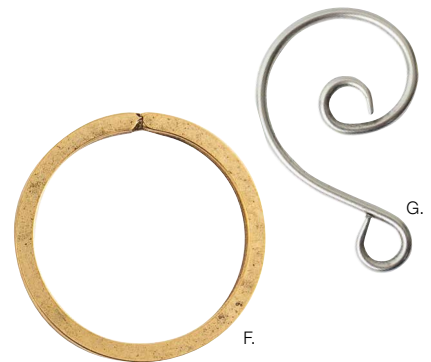

F.

G.

F. Keyrings (*kr*)
$11.20 | pack of 10
OD: 33.3 x 2.7mm
ID: 28mm Dia

G. Ornament Hook Swirl (*ohs*)*
$10.00 | pack of 10
OD: 36 x 22mm
Wire Gauge: 12 gauge wire