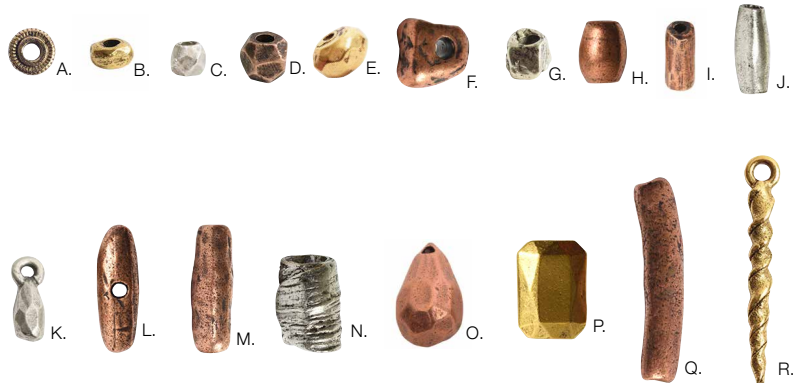

H. Hoop Hammered Small Drop (*hhsd*)
\$7.50 | pack of 10
 OD: 27.2 x 20.7 x 1.5mm
 ID: 21 x 16.5 x 1.6mm

I. Hoop Hammered Large Drop (*hhld*)
\$10.00 | pack of 10
 OD: 36.8 x 27.3 x 1.5mm
 ID: 30 x 22 x 1.5mm

J. Hoop Hammered Grande Drop (*hhgd*)
\$12.50 | pack of 10
 OD: 51.5 x 37 x 1.5mm
 ID: 45 x 32 x 1.5mm

K. Hoop Small Heart (*hsh*)
\$10.00 | pack of 10
 OD: 24 x 22.5 x 2.4mm
 ID: 19.2 x 19mm

L. Hoop Hammered Mini Triangle Single Loop (*hhmts*)
\$8.50 | pack of 10
 OD: 17.9 x 13.9 x 1.6mm
 ID: 9 x 8.8 x 1.7mm
 Hole Size: 2mm

M. Hoop Hammered Mini Rectangle Horizontal Single Loop (*hhmrhs*)
\$8.50 | pack of 10
 OD: 18 x 12.3 x 1.6mm
 ID: 13.8 x 4.5 x 1.6mm
 Hole Size: 2mm

N. Hoop Hammered Small Half Circle Single Loop (*hshcs*)
\$10.00 | pack of 10
 OD: 29.9 x 18.8 x 1.6mm
 ID: 24.4 x 10.3 x 1.6mm
 Hole Size: 2mm

METAL BEADS

A. Spacer Bead 6mm
Line Edge (*sb6le*)
\$3.75 | pack of 25
OD: 6mm Dia x 1.6mm
Hole Size: 2mm

B. Metal Bead
Organic 5mm (*mbo5*)
\$4.00 | pack of 10
OD: 5 x 5.7 x 3mm
Hole Size: 2.5mm

C. Metal Bead Faceted
Round 4mm (*mbfr4*)
\$3.00 | pack of 10
OD: 3.6 x 4mm Dia,
Hole Size: 2mm