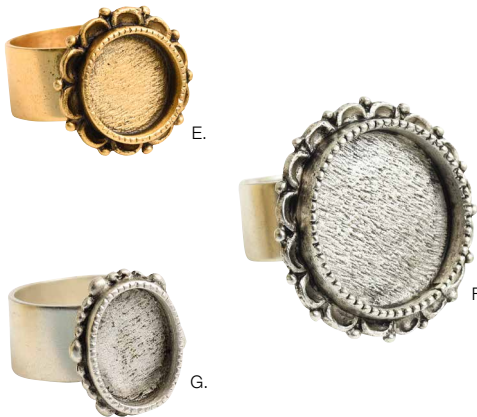

L. Ring Adjustable
Large Oval (*ralo*)**
\$30.00 | pack of 10
OD: Bezel 20.5 x 15.8 x 2.5mm,
Band width 9.5mm,
ID: 18.2 x 13.5 x 2mm
Size: appx 6-9

M. Ring Adjustable
Large Square (*ral*)**
\$30.00 | pack of 10
OD: Bezel 18.2 x 18.2 x 2.4mm,
Band width 9.5mm,
ID: 15.9 x 15.9 x 2mm
Size: appx 6-9

RINGS

A. Preciosa Crystal
6mm Circle (*pc6c-cry*)
\$1.00 | pack of 10
OD: 6mm Dia x 4mm,
Stone Size: 28SS Chaton

B. Ring Organic Bezel
Mini Circle Size 7 (*robmc7*)***
\$20.00 | pack of 10
OD: Band width 3mm,
Bezel 10 x 4.5mm
ID: Bezel 7mm x 4mm
Size: Ring size 7, *Fits with Preciosa Crystal 6mm Circle (pc6c-cry)*

C Ring Adjustable
Traditional Oval (*rato*)**
\$25.00 | pack of 5
OD: Bezel 23.8 x 18.4 x 4.3mm,
Band width 4.7mm
ID: 18.2 x 13.4 x 3mm
Size: appx 6-9
Pattern on backside of bezel.

D. Ring Adjustable
Traditional Circle (*ratic*)**
\$25.00 | pack of 5
OD: Bezel 21.7 Dia x 4.4mm,
Band width 4.7mm
ID: 16.8mm Dia x 3mm
Size: appx 6-9
Pattern on backside of bezel.

E. Ring Adjustable
Ornate Small Circle (*raosc*)***
\$26.25 | pack of 5
OD: Bezel 19 Dia x 4mm,
Band width 9.5mm
ID: 13mm Dia x 2.5mm
Size: Ring size appx 6-9
Pattern on backside of bezel.

F. Ring Adjustable
Ornate Large Circle (*raolc*)***
\$26.25 | pack of 5
OD: Bezel 29.2 Dia x 4.6mm,
and width 9.5mm
ID: 20.9mm Dia x 3mm
Size: Ring size appx 6-9
Pattern on backside of bezel.