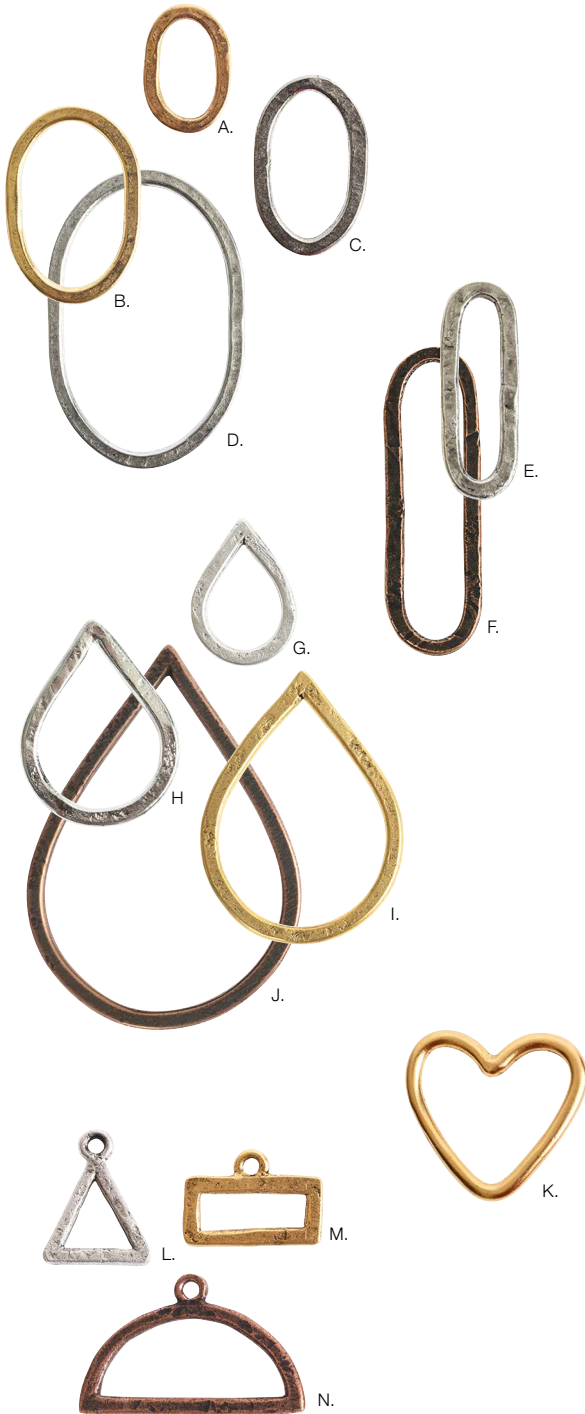

**E. Hoop Hammered
18mm Circle (*hh18c*)
\$8.50 | pack of 10**
OD: 17.5mm Dia x 2mm
ID: 13mm Dia x 2mm

**F. Hoop Flat Small
24mm Circle (*hfsc*)
\$10.00 | pack of 10**
OD: 24mm Dia x 2mm
ID: 19.5mm Dia x 2mm

**G. Hoop Flat Large
35mm Circle (*hflc*)
\$16.50 | pack of 10**
OD: 35mm Dia x 1.7mm
ID: 31mm Dia x 1.7mm

**H. Hoop Flat Grande
50mm Circle (*hfgc*)
\$20.00 | pack of 10**
OD: 50mm Dia x 1.8mm
ID: 47mm Dia x 1.8mm

**I. Hoop Organic Mini (*hom*)
\$12.50 | pack of 10**
OD: 16mm Dia x 2.5mm
ID: 11mm Dia x 2.5mm

**J. Hoop Organic Large (*hol*)
\$15.00 | pack of 10**
OD: 21.5 x 21 x 3mm
ID: 16.5mm Dia

**K. Hoop Organic Grande (*hog*)
\$17.50 | pack of 10**
OD: 30 x 28.5 x 3mm
ID: 23mm Dia

**L. Hoop Twisted Large (*htl*)*
\$12.50 | pack of 10**
OD: Apx 24 x 22 x 3mm
ID: Apx 18 x 16 x 3mm

HOOP OVALS, DROPS & SHAPES

A. Hoop Hammered Small Oval 17x11mm (*hhsd*)
\$7.50 | pack of 10
 OD: 17.2 x 11.5 x 1.5mm
 ID: 12.8 x 7.2 x 1.5mm