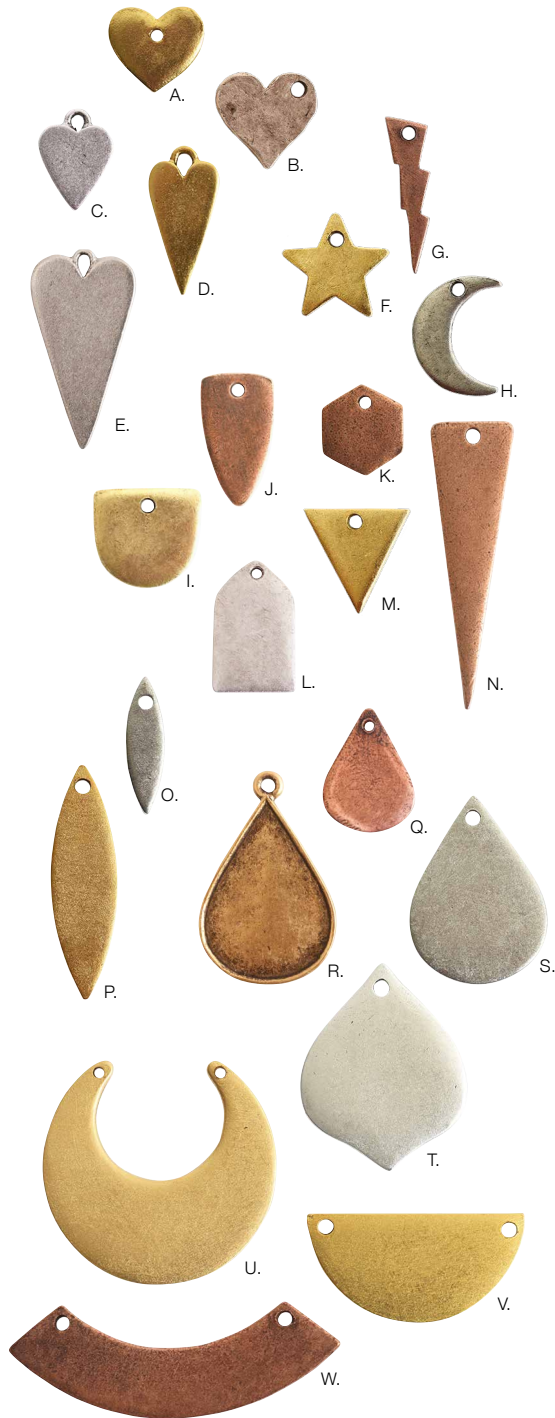

UNIQUE SHAPE FLAT TAGS

A. Flat Tag Mini Heart
Single Hole (*ftmhs*)
$12.50 | pack of 10
OD: 12.5 x 11.2 x 1.5mm
Hole Size: 1.8mm

B. Hammered Flat Tag
Mini Heart Single Hole (*hftmhs*)
$12.50 | pack of 10
OD: 12.6 x 12.2 x 1.3mm
Hole Size: 1.9mm

C. Charm Mini HeartTag (*cmht*)
$10.00 | pack of 10
OD: 13.8 x 10.3 x 1.4mm
Hole Size: 1.5mm

D. Charm Small
Elongated Heart (*cseh*)
$10.00 | pack of 10
OD: 20.1 x 9.5 x 1.3mm
Hole Size: 1.8 x 2.1mm

E. Elongated Heart Charm (*ehc*)
$12.50 | pack of 10
OD: 26.6 x 14.2 x 1.2mm
Hole Size: 1.4mm

F. Itsy Flat Tag Star
Single Hole (*iftss*)
$9.50 | pack of 10
OD: 13.5 x 13.7 x 1.2mm
Hole Size: 2mm

G. Itsy Flat Tag
Lightning Bolt
Single Hole (*iftlbs*)
$9.50 | pack of 10
OD: 19.1 x 5.1 x 1.4
Hole Size: 1.8mm

H. Itsy Flat Tag
Crescent Moon
Single Hole (*iftcms*)
$9.50 | pack of 10
OD: 15.5 x 11.2 x 1.2mm
Hole Size: 1.9mm

I. Flat Tag Mini
Half Oval (*ftmho*)
$12.50 | pack of 10
OD: 14.4 x 13.2 x 1.3mm
Hole Size: 2mm

J. Flat Tag Mini
Arrowhead (*ftma*)
$12.50 | pack of 10
OD: 17.7 x 9.7 x 1.3mm
Hole Size: 2mm

K. Flat Tag Mini
Hexagon Single Hole (*ftmxs*)
$12.50 | pack of 10
OD: 12 x 10.9 x 1.5mm
Hole Size: 1.8mm

L. Flat Tag Mini
Tablet (*ftmt*)
$12.50 | pack of 10
OD: 17.1 x 10.4 x 1.2mm
Hole size: 1.5mm

M. Itsy Flat Tag Triangle
Single Hole (*iftts*)
$9.50 | pack of 10
OD: 13.5 x 13.4 x 1.2mm
Hole Size: 2mm

N. Flat Tag Large
Inverted Triangle
Single Hole (*ftlits*)
$17.50 | pack of 10
OD: 37.7 x 10.9 x 1.4mm
Hole Size: 1.8mm

O. Flat Tag Mini Navette
Single Hole (*ftmns*)
$12.50 | pack of 10
OD: 18.2 x 5.2 x 1.5mm
Hole Size: 1.8mm

P. Flat Tag Grande
Navette Single Hole (*ftgns*)
$17.50 | pack of 10
OD: 31.1 x 8.8 x 1.5mm
Hole Size: 1.8mm

Q. Flat Tag Mini Drop (*ftmd*)
$12.50 | pack of 10
OD: 16.4 x 12 x 1.3mm
Hole size: 1.2mm

R. Ornate Flat Tag Drop (*oftd*)
$17.50 | pack of 10
OD: 28.9 x 17.9 x 2.1mm
Hole Size: 2.1mm

S. Flat Tag Small Drop
Single Hole (*ftsds*)
$18.50 | pack of 10
OD: 25 x 18.3 x 1.5mm
Hole Size: 1.8mm

T. Flat Tag Small
Marrakesh
Single Hole (*ftsms*)
$18.50 | pack of 10
OD: 27.8 x 22.3 x 1.4mm
Hole Size: 2mm

U. Flat Tag Grande
Circle Eclipse (*ftgce*)
$25.00 | pack of 10
OD: 30.9 x 29.6 x 1.4mm
Hole Size: 1.5mm

V. Flat Tag Grand
Half Circle (*ftghc*)
$18.50 | pack of 10
OD: 28.6 x 14.4 x 1.4mm
Hole Size: 2mm

W. Flat Tag Grand
Curved Rectangle (*ftgcr*)
$23.00 | pack of 10
OD: 44.5 x 9.5 x 1.5mm
Hole Size: 1.8mm