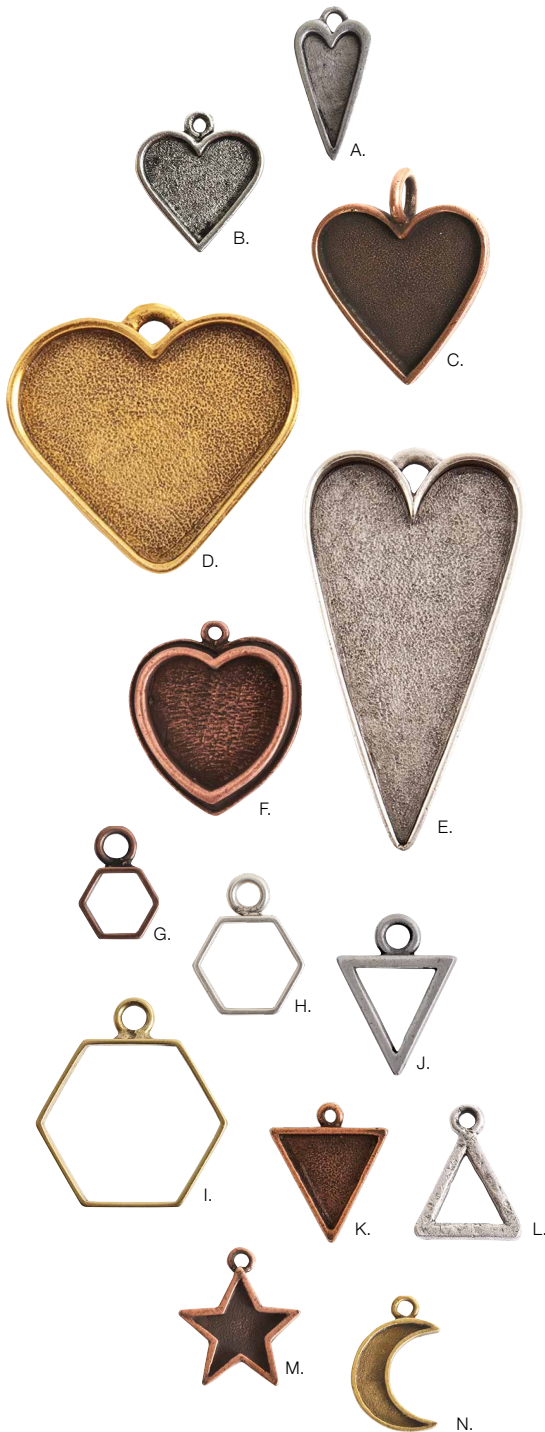

UNIQUE SHAPES

A. Mini Pendant Heart
Single loop (*mphs*)*
pack of 10
OD: 20 x 9.8 x 2.5mm
ID: Apprx 15 x 7.5 x 1.5mm
Hole Size: 2.5mm

B. Mini Pendant Traditional Heart
Single Loop (*mpths*)
pack of 10
OD: 18.5 x 16.7 x 2.5mm
ID: 14.1 x 14.1 x 1mm
Hole Size: 1.5mm

C. Small Pendant Traditional Heart
Single Loop (*spths*)
pack of 10
OD: 28.5 x 23.7 x 2.5mm
ID: 21.8 x 21.8 x 1mm
Hole Size: 3.5mm

D. Large Pendant Heart
Single Loop (*lph*)
pack of 5
OD: 33.6 x 31.2 x 4.5mm
ID: 30 x 28.2 x 3mm
Hole Size: 3.9mm

E. Grande Pendant Heart
Single Loop (*gph*)
pack of 5
OD: 54.2 x 28.8 x 4.2mm
ID: 50.2 x 25.7 x 2.5mm
Hole Size: 3.6mm

F. Traditional Pendant Heart
Single Loop (*tph*)
pack of 10
OD: 26.3 x 23.3 x 4.5mm
ID: 15.6 x 17.7 x 3mm
Hole Size: 1.8mm

G. Open Frame Itsy Hexagon
Single Loop (*ofih*s)
pack of 10
OD: 15.2 x 10.8 x 2.8mm
ID: 9 x 8mm x 2.8mm
Hole Size: 3mm

H. Open Frame Mini Hexagon
Single loop (*ofmhs*)
pack of 10
OD: 18.4 x 12.6 x 2.9mm
ID: 12.6 x 11 x 2.9mm
Hole Size: 3mm

I. Open Frame Small Hexagon
Single loop (*ofshs*)
pack of 10
OD: 28 x 25.2 x 3mm
ID: 23.3 x 20.5 x 3mm
Hole Size: 3mm

J. Open Pendant Triangle
Mini Single Loop (*optms*)*
pack of 10
OD: 21 x 15.5 x 3.5mm
ID: 11.5 x 10.5 x 3.5mm
Hole Size: 3.5mm

K. Mini Link Single Loop Triangle
(*mlst*)
pack of 10
OD: 18.6 x 15.7 x 2.4mm
ID: 12.4 x 12.7 x 1mm
Hole Size: 1.7mm

L. Hoop Hammered Mini Triangle
Single Loop (*hmtms*)
pack of 10
OD: 17.9 x 13.9 x 1.6mm
ID: 9 x 8.8 x 1.7mm
Hole Size: 2mm

M. Mini Pendant Star
Single Loop (*mpss*)*
pack of 10
OD: 18.4 x 16.2 x 2.7mm
ID: Apprx 11 x 9 x 1.5mm
Hole Size: 1.5mm

N. Mini Pendant Crescent Moon
Single Loop (*mpcms*)*
pack of 10
OD: 18.3 x 11.7 x 2.8mm
ID: Apprx 14 x 4 x 1.5mm
Hole Size: 2.5mm