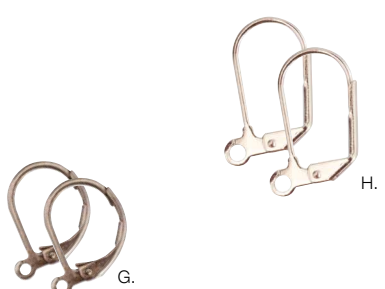

G. Ear Wire Leverback Small (ewlbs)
pack of 20
OD: 13mm,
Hole Size: 1.4mm
Wire Gauge: 18 gauge
Nickel Free Plating

H. Ear Wire Leverback Large (ewlb)
pack of 20
OD: 18.3mm,
Hole Size: 1.7mm
Wire Gauge: 18 gauge
Nickel Free Plating

I. Earring Leverback 8mm Circle (ev8c)**
pack of 10
OD: Bezel: 8.75mm x 1.9mm
Ear Wire: 17.8 x 9.6mm
ID: Bezel: 8mm Dia x 1.7mm
Nickel Free Plating