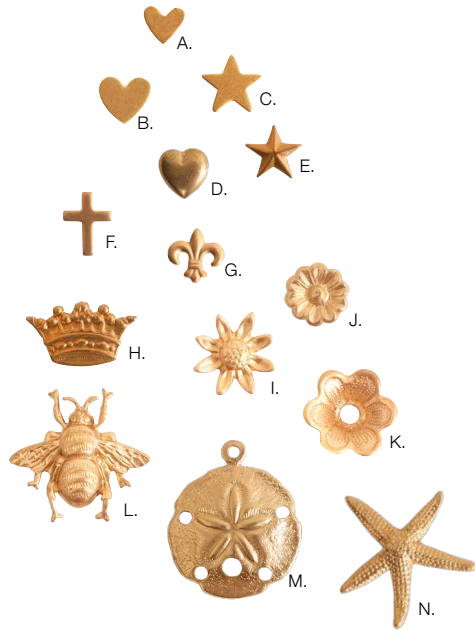

BRASS STAMPINGS & BEADCAPS

A. Brass Stamping Itsy Flat Heart (*meifh-bb*)
pack of 25
OD: 5.3 x 4.9 x .3mm

B. Brass Stamping Mini Flat Heart (*memfh-bb*)
pack of 25
OD: 8 x 7 x .3mm

C. Brass Stamping Mini Flat Star (*memfs-bb*)
pack of 25
OD: 8 x 8 x .3mm

D. Brass Stamping Mini Heart (*memh-bb*)
pack of 25
OD: 6.5 x 6.5 x 1.3mm

E. Brass Stamping Mini Star (*mems-bb*)
pack of 25
OD: 7 x 7 x 1mm

F. Brass Stamping Mini Cross (*memc-bb*)
pack of 25
OD: 8.6 x 6.4 x 1mm

G. Brass Stamping Itsy Fleur (*meif-bb*)
pack of 25
OD: 7.8 x 7.5 x 1mm

H. Brass Stamping Small Crown (*mesc-bb*)
pack of 10
OD: 14.8 x 8.7 x 1.1mm

I. Brass Stamping Mini Daisy (*memd-bb*)
pack of 10
OD: 12mm Dia x 1.7mm

J. Brass Stamping Mini Aster (*mems-bb*)**pack of 10**
OD: 8.8mm Dia x 1.3mm

K. Brass Stamping Domed Flower (*medf-bb*)
pack of 10
OD: 11.5 x 11.5 x 3.7mm
Hole Size: 2.5mm

L. Brass Stamping Bumblebee (*mebb-bb*)
pack of 10
OD: 18.7 x 17.7 x 3mm

M. Brass Stamping Medium Sand Dollar (*memsd-bb*)
pack of 10
OD: 20.9 x 17.6 x 1.8mm
Hole Size: 1.8mm

N. Brass Stamping Medium Starfish (*memsf-bb*)
pack of 10
OD: 19 x 18.3 x 1.7mm