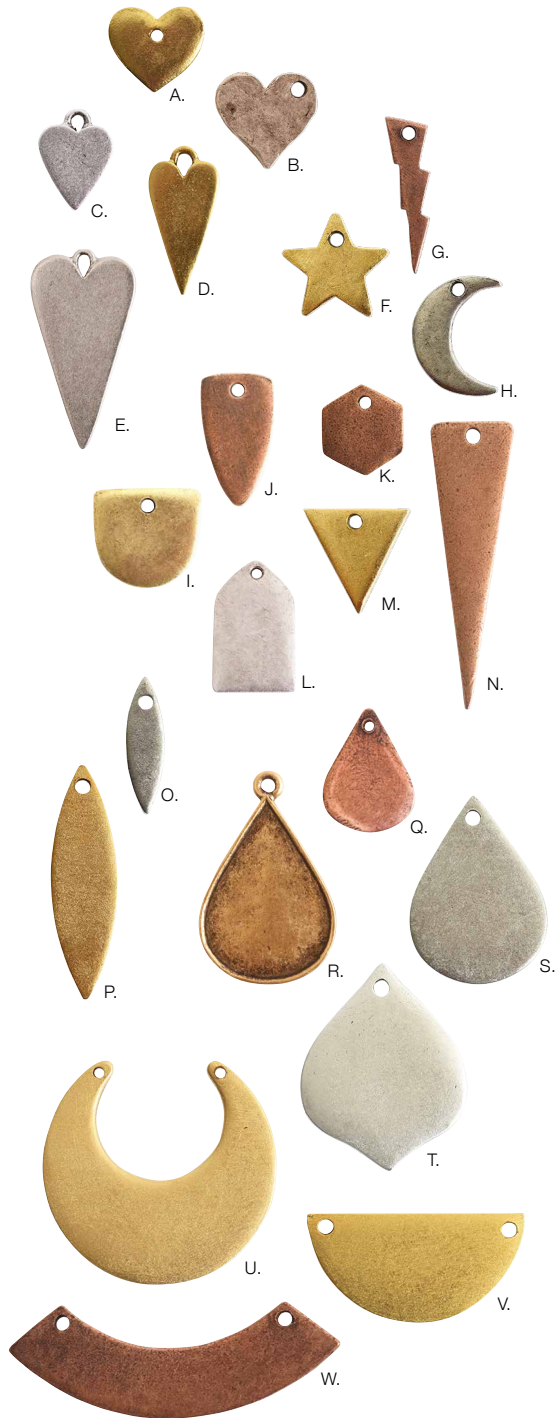

UNIQUE SHAPE FLAT TAGS

A. Flat Tag Mini Heart
Single Hole (*ftmhs*)
pack of 10
OD: 12.5 x 11.2 x 1.5mm
Hole Size: 1.8mm

B. Hammered Flat Tag
Mini Heart Single Hole (*hftmhs*)
pack of 10
OD: 12.6 x 12.2 x 1.3mm
Hole Size: 1.9mm

C. Charm Mini HeartTag (*cmht*)
pack of 10
OD: 13.8 x 10.3 x 1.4mm
Hole Size: 1.5mm

D. Charm Small
Elongated Heart (*cseh*)
pack of 10
OD: 20.1 x 9.5 x 1.3mm
Hole Size: 1.8 x 2.1mm

E. Elongated Heart Charm (*ehc*)
pack of 10
OD: 26.6 x 14.2 x 1.2mm
Hole Size: 1.4mm

F. Itsy Flat Tag Star
Single Hole (*iftss*)
pack of 10
OD: 13.5 x 13.7 x 1.2mm
Hole Size: 2mm

G. Itsy Flat Tag
Lightning Bolt
Single Hole (*iftlbs*)
pack of 10
OD: 19.1 x 5.1 x 1.4
Hole Size: 1.8mm

H. Itsy Flat Tag
Crescent Moon
Single Hole (*iftcms*)
pack of 10
OD: 15.5 x 11.2 x 1.2mm
Hole Size: 1.9mm

I. Flat Tag Mini
Half Oval (*ftmho*)
pack of 10
OD: 14.4 x 13.2 x 1.3mm
Hole Size: 2mm

J. Flat Tag Mini
Arrowhead (*ftma*)
pack of 10
OD: 17.7 x 9.7 x 1.3mm
Hole Size: 2mm

K. Flat Tag Mini
Hexagon Single Hole (*ftmxs*)
pack of 10
OD: 12 x 10.9 x 1.5mm
Hole Size: 1.8mm

L. Flat Tag Mini
Tablet (*ftmt*)
pack of 10
OD: 17.1 x 10.4 x 1.2mm
Hole size: 1.5mm

M. Itsy Flat Tag Triangle
Single Hole (*iftts*)
pack of 10
OD: 13.5 x 13.4 x 1.2mm
Hole Size: 2mm

N. Flat Tag Large
Inverted Triangle
Single Hole (*ftlits*)
pack of 10
OD: 37.7 x 10.9 x 1.4mm
Hole Size: 1.8mm

O. Flat Tag Mini
Navette
Single Hole (*ftmns*)
pack of 10
OD: 18.2 x 5.2 x 1.5mm
Hole Size: 1.8mm

P. Flat Tag Grande
Navette Single Hole (*ftgns*)
pack of 10
OD: 31.1 x 8.8 x 1.5mm
Hole Size: 1.8mm

Q. Flat Tag Mini Drop (*ftmd*)
pack of 10
OD: 16.4 x 12 x 1.3mm
Hole size: 1.2mm

R. Ornate Flat Tag Drop (*oftd*)
pack of 10
OD: 28.9 x 17.9 x 2.1mm
Hole Size: 2.1mm

S. Flat Tag Small Drop
Single Hole (*ftsds*)
pack of 10
OD: 25 x 18.3 x 1.5mm
Hole Size: 1.8mm

T. Flat Tag Small
Marrakesh
Single Hole (*ftsms*)
pack of 10
OD: 27.8 x 22.3 x 1.4mm
Hole Size: 2mm

U. Flat Tag Grande
Circle Eclipse (*ftgce*)
pack of 10
OD: 30.9 x 29.6 x 1.4mm
Hole Size: 1.5mm

V. Flat Tag Grand
Half Circle (*ftghc*)
pack of 10
OD: 28.6 x 14.4 x 1.4mm
Hole Size: 2mm

W. Flat Tag Grand
Curved Rectangle (*ftgcr*)
pack of 10
OD: 44.5 x 9.5 x 1.5mm
Hole Size: 1.8mm