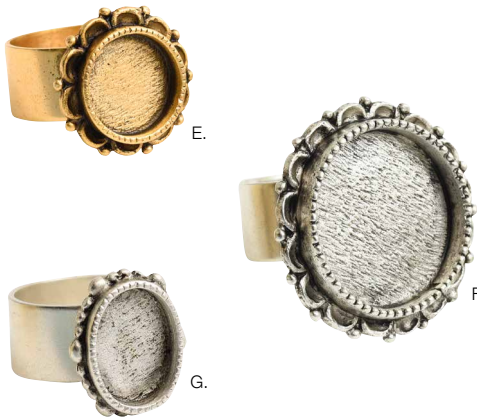

K. Ring Adjustable
Small Oval (*raso*)**
pack of 10
OD: Bezel 16.4 x 12.4 x 2mm,
Band width 9.5mm
ID: 14.5 x 10.5 x 2mm
Size: appx 6-9

L. Ring Adjustable
Large Oval (*ralo*)**
pack of 10
OD: Bezel 20.5 x 15.8 x 2.5mm,
Band width 9.5mm,
ID: 18.2 x 13.5 x 2mm
Size: appx 6-9

M. Ring Adjustable
Large Square (*ral*)**
pack of 10
OD: Bezel 18.2 x 18.2 x 2.4mm,
Band width 9.5mm,
ID: 15.9 x 15.9 x 2mm
Size: appx 6-9

RINGS

A. Preciosa Crystal
6mm Circle (*pc6c-cry*)
pack of 10
OD: 6mm Dia x 4mm,
Stone Size: 28SS Chaton

B. Ring Organic Bezel
Mini Circle Size 7 (*robmc7*)***
pack of 10
OD: Band width 3mm,
Bezel 10 x 4.5mm
ID: Bezel 7mm x 4mm
Size: Ring size 7, *Fits with Preciosa Crystal 6mm Circle (pc6c-cry)*

C Ring Adjustable
Traditional Oval (*rato*)**
pack of 5
OD: Bezel 23.8 x 18.4 x 4.3mm,
Band width 4.7mm
ID: 18.2 x 13.4 x 3mm
Size: appx 6-9
Pattern on backside of bezel.

D. Ring Adjustable
Traditional Circle (*ratc*)**
pack of 5
OD: Bezel 21.7 Dia x 4.4mm,
Band width 4.7mm
ID: 16.8mm Dia x 3mm
Size: appx 6-9
Pattern on backside of bezel.

E. Ring Adjustable
Ornate Small Circle (*raosc*)***
pack of 5
OD: Bezel 19 Dia x 4mm,
Band width 9.5mm
ID: 13mm Dia x 2.5mm
Size: Ring size appx 6-9
Pattern on backside of bezel.