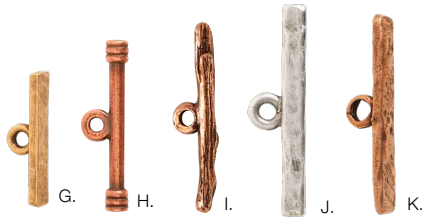

TOGGLES & CLASPS

A. Toggle Ring (*tr*)
pack of 10
 OD: 17.7 x 12.9 x 1.7mm
 ID: 9.4mm Dia
 Hole Size: 2.4mm

B. Round Toggle Ring (*rt*)
pack of 10
 OD: 18.8 x 15.6 x 2mm
 ID: 9.6mm Dia
 Hole Size: 1.8mm

C. Toggle Ring Small Hammered (*trsh*)
pack of 10
 OD: 16.9 x 13 x 1.5mm
 ID: 8.1mm Dia
 Hole Size: 1.9mm

D. Toggle Ring Hammered (*trh*)
pack of 10
 OD: 24.5 x 19.8 x 1.5mm
 ID: 12.6mm Dia
 Hole Size: 2.6mm

E. Toggle Ring Contemporary (*trc*)
pack of 10 OD: 23.3 x 19 x 2.6mm
 ID: 15.3mm Dia
 Hole Size: 2mm

F. Toggle Ring Woodland (*trw*)
pack of 10
 OD: 25 x 23.7 x 3.1mm
 ID: 18 x 14.7mm
 Hole Size: 5.3 x 2.8mm