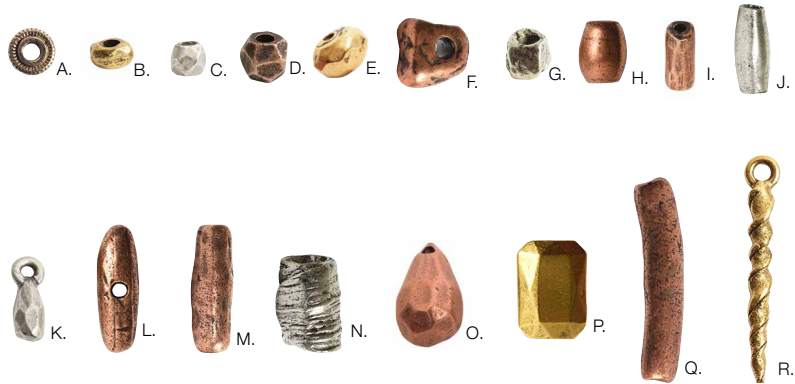

G. Hoop Hammered Mini Drop (hhmd)
pack of 10
 OD: 19.5 x 14 x 1.5mm
 ID: 13 x 9.5 x 1.5mm

H. Hoop Hammered Small Drop (hhsd)
pack of 10
 OD: 27.2 x 20.7 x 1.5mm
 ID: 21 x 16.5 x 1.6mm

I. Hoop Hammered Large Drop (hhld)
pack of 10
 OD: 36.8 x 27.3 x 1.5mm
 ID: 30 x 22 x 1.5mm

J. Hoop Hammered Grande Drop (hhgd)
pack of 10
 OD: 51.5 x 37 x 1.5mm
 ID: 45 x 32 x 1.5mm

K. Hoop Small Heart (hsh)
pack of 10
 OD: 24 x 22.5 x 2.4mm
 ID: 19.2 x 19mm

L. Hoop Hammered Mini Triangle Single Loop (hhmts)
pack of 10
 OD: 17.9 x 13.9 x 1.6mm
 ID: 9 x 8.8 x 1.7mm
 Hole Size: 2mm

M. Hoop Hammered Mini Rectangle Horizontal Single Loop (hhmrhs)
pack of 10
 OD: 18 x 12.3 x 1.6mm
 ID: 13.8 x 4.5 x 1.6mm
 Hole Size: 2mm

N. Hoop Hammered Small Half Circle Single Loop (hshcs)
pack of 10
 OD: 29.9 x 18.8 x 1.6mm
 ID: 24.4 x 10.3 x 1.6mm
 Hole Size: 2mm

METAL BEADS

A. Spacer Bead 6mm
Line Edge (*sb6le*)
pack of 25
OD: 6mm Dia x 1.6mm
Hole Size: 2mm

B. Metal Bead
Organic 5mm (*mbo5*)
pack of 10
OD: 5 x 5.7 x 3mm
Hole Size: 2.5mm

C. Metal Bead Faceted
Round 4mm (*mbfr4*)
pack of 10
OD: 3.6 x 4mm Dia,
Hole Size: 2mm