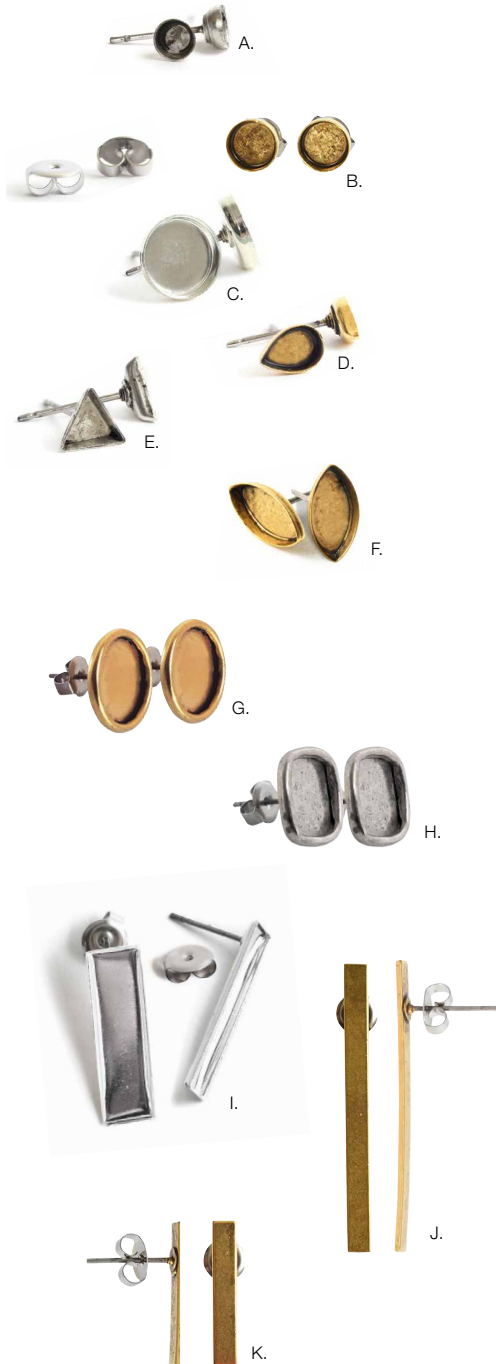

POST EARRINGS BRASS BEZELS

A. Earring Post Bitsy Circle (epbc)
pack of 10**
OD: 4.8 x 2.5mm
ID: 4mm Dia x 2mm
Nickel Free Plating

B. Earring Post 6mm Circle (ep6c)
pack of 10**
OD: 6.2 x 1.3mm
ID: 6 x 1mm
Nickel Free Plating

C. Earring Post 8mm Circle (ep8c)
pack of 10**
OD: 8.7mm Dia x 2mm
ID: 8.2mm Dia x 1.5mm,
Nickel Free Plating

D. Earring Post Bitsy Drop (epbd)
pack of 10**
OD: 6.6 x 4.6 x 2mm
ID: 6.2 x 4.2 x 1mm
Nickel Free Plating

E. Earring Post Bitsy Triangle (epbt)
pack of 10**
OD: 7.3 x 6.3 x 1.7mm,
ID: 6.5 x 5.4 x 1mm
Nickel Free Plating

F. Earring Post Bitsy Navette (epbn)
pack of 10**
OD: 11 x 6 x 1.7mm
ID: 10.5 x 5.5 x 1.5mm
Nickel Free Plating

G. Earring Post Small Circle (epsc)
pack of 10**
OD: 13.7mm Dia x 2mm
ID: 11.1mm Dia x 2mm
Nickel Free Plating

H. Earring Post Small Square (epss)
pack of 10**
OD: 12.7 x 12.7 x 2mm
ID: 9.9 x 9.9 x 2mm
Nickel Free Plating

I. Earring Post 22mm Rectangle (ep22r)
pack of 10**
OD: 22.5 x 6.5 x 2mm
ID: 22mm x 5.75 x 1.2mm
Nickel Free Plating

J. Earring Post Bar Large (epbl)
pack of 10**
OD: 3.2 x 38mm
Gauge: 20 Gauge
Nickel Free Plating

K. Earring Post Bar Small (epbs)
pack of 10**
OD: 3.2 x 19mm
Gauge: 20 Gauge
Nickel Free Plating