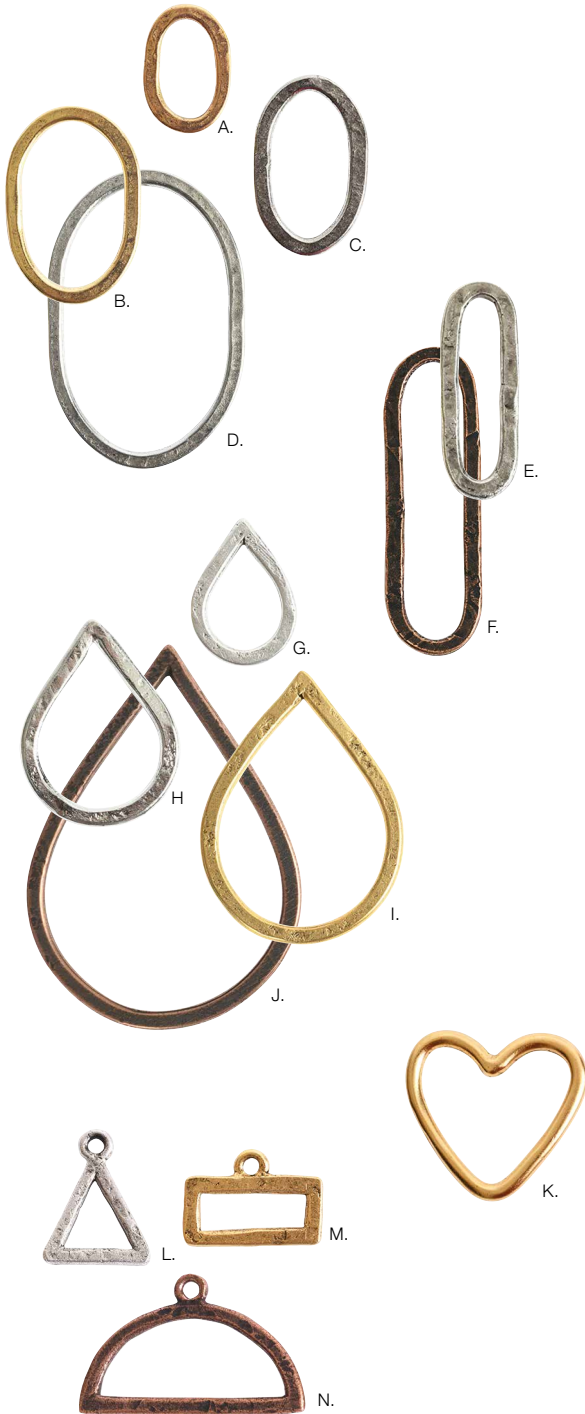

E. Hoop Hammered 18mm Circle (*hh18c*)
pack of 10
 OD: 17.5mm Dia x 2mm
 ID: 13mm Dia x 2mm

F. Hoop Flat Small 24mm Circle (*hfsc*)
pack of 10
 OD: 24mm Dia x 2mm
 ID: 19.5mm Dia x 2mm

G. Hoop Flat Large 35mm Circle (*hflc*)
pack of 10
 OD: 35mm Dia x 1.7mm
 ID: 31mm Dia x 1.7mm

H. Hoop Flat Grande 50mm Circle (*hfgc*)
pack of 10
 OD: 50mm Dia x 1.8mm
 ID: 47mm Dia x 1.8mm

I. Hoop Organic Mini (*hom*)
pack of 10
 OD: 16mm Dia x 2.5mm
 ID: 11mm Dia x 2.5mm

J. Hoop Organic Large (*hol*)
pack of 10
 OD: 21.5 x 21 x 3mm
 ID: 16.5mm Dia

K. Hoop Organic Grande (*hog*)
pack of 10
 OD: 30 x 28.5 x 3mm
 ID: 23mm Dia

L. Hoop Twisted Large (*htl*)*
pack of 10
 OD: Apx 24 x 22 x 3mm
 ID: Apx 18 x 16 x 3mm

HOOP OVALS, DROPS & SHAPES

A. Hoop Hammered Small Oval 17x11mm (hhsa)
pack of 10
 OD: 17.2 x 11.5 x 1.5mm
 ID: 12.8 x 7.2 x 1.5mm

B. Hoop Hammered Large Oval 26x18mm (hhlo)
pack of 10
 OD: 26.5 x 18.2 x 1.5mm
 ID: 21.7 x 13.5 x 1.5mm

C. Hoop Flat Small Oval (hfso)
pack of 10
 OD: 24 x 15 x 1.5mm,
 ID: 19 x 10 x 1.5mm

D. Hoop Hammered Grande Oval 39x26mm (hhgo)
pack of 10
 OD: 39 x 26 x 1.5mm
 ID: 34.5 x 21.5 x 1.5mm