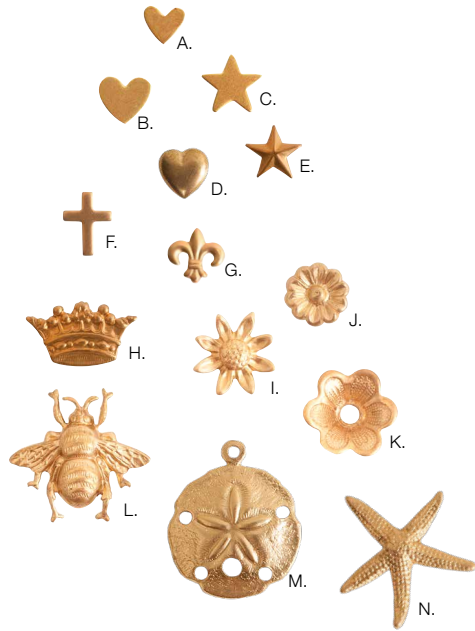

BRASS STAMPINGS & BEADCAPS

A. Brass Stamping Itsy Flat Heart (*meifh-bb*)
$2.50 | pack of 25
OD: 5.3 x 4.9 x .3mm

B. Brass Stamping Mini Flat Heart (*memfh-bb*)
$2.50 | pack of 25
OD: 8 x 7 x .3mm

C. Brass Stamping Mini Flat Star (*memfs-bb*)
$2.50 | pack of 25
OD: 8 x 8 x .3mm

D. Brass Stamping Mini Heart (*memh-bb*)
$2.50 | pack of 25
OD: 6.5 x 6.5 x 1.3mm

E. Brass Stamping Mini Star (*mems-bb*)
$2.50 | pack of 25
OD: 7 x 7 x 1mm

F. Brass Stamping Mini Cross (*memc-bb*)
$2.50 | pack of 25
OD: 8.6 x 6.4 x 1mm

G. Brass Stamping Itsy Fleur (*meif-bb*)
$2.50 | pack of 25
OD: 7.8 x 7.5 x 1mm

H. Brass Stamping Small Crown (*mesc-bb*)
$3.50 | pack of 10
OD: 14.8 x 8.7 x 1.1mm

I. Brass Stamping Mini Daisy (*memd-bb*)
$2.50 | pack of 10
OD: 12mm Dia x 1.7mm

J. Brass Stamping Mini Aster (*mem-a-bb*)
$2.50 | pack of 10
OD: 8.8mm Dia x 1.3mm

K. Brass Stamping Domed Flower (*medf-bb*)
$2.50 | pack of 10
OD: 11.5 x 11.5 x 3.7mm
Hole Size: 2.5mm

L. Brass Stamping Bumblebee (*mebb-bb*)
$10.00 | pack of 10
OD: 18.7 x 17.7 x 3mm

M. Brass Stamping Medium Sand Dollar (*memsd-bb*)
$4.00 | pack of 10
OD: 20.9 x 17.6 x 1.8mm
Hole Size: 1.8mm

N. Brass Stamping Medium Starfish (*memsf-bb*)
$4.00 | pack of 10
OD: 19 x 18.3 x 1.7mm