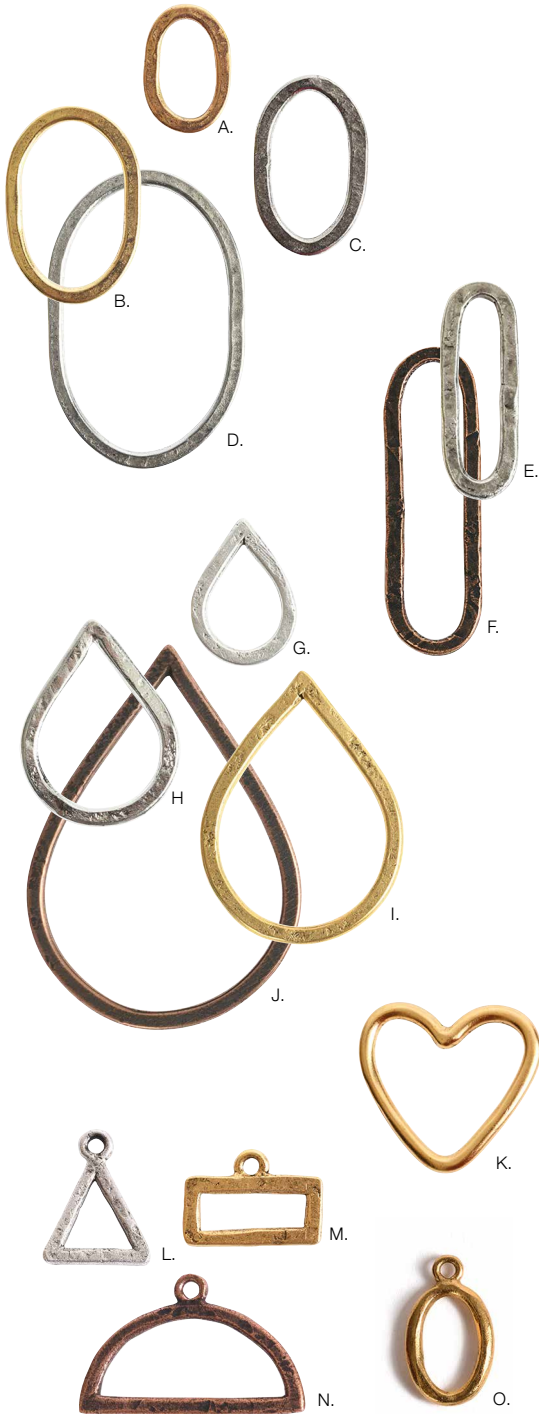

HOOP OVALS, DROPS & SHAPES

A. Hoop Hammered Small Oval 17x11mm (*hhsd*)
$7.50 | pack of 10
OD: 17.2 x 11.5 x 1.5mm
ID: 12.8 x 7.2 x 1.5mm

B. Hoop Hammered Large Oval 26x18mm (*hhlo*)
$10.00 | pack of 10
OD: 26.5 x 18.2 x 1.5mm
ID: 21.7 x 13.5 x 1.5mm

C. Hoop Flat Small Oval (*hfso*)
$10.00 | pack of 10
OD: 24 x 15 x 1.5mm,
ID: 19 x 10 x 1.5mm

D. Hoop Hammered Grande Oval 39x26mm (*hngo*)
$13.50 | pack of 10
OD: 39 x 26 x 1.5mm
ID: 34.5 x 21.5 x 1.5mm

E. Hoop Hammered Small Elongated Oval (*hseo*)
$10.00 | pack of 10
OD: 30 x 10.7 x 1.7mm
ID: 25 x 5.8 x 1.7mm

F. Hoop Hammered Large Elongated Oval (*hhleo*)
$12.50 | pack of 10
OD: 41.9 x 13.5 x 1.5mm
ID: 37.2 x 7.6 x 1.5mm

G. Hoop Hammered Mini Drop (*hhmd*)
$7.50 | pack of 10
OD: 19.5 x 14 x 1.5mm
ID: 13 x 9.5 x 1.5mm

H. Hoop Hammered Small Drop (*hhsd*)
$8.50 | pack of 10
OD: 27.2 x 20.7 x 1.5mm
ID: 21 x 16.5 x 1.6mm

I. Hoop Hammered Large Drop (*hhld*)
$12.50 | pack of 10
OD: 36.8 x 27.3 x 1.5mm
ID: 30 x 22 x 1.5mm

J. Hoop Hammered Grande Drop (*hhgd*)
$13.50 | pack of 10
OD: 51.5 x 37 x 1.5mm
ID: 45 x 32 x 1.5mm

K. Hoop Small Heart (*hsh*)
$10.00 | pack of 10
OD: 24 x 22.5 x 2.4mm
ID: 19.2 x 19mm

L. Hoop Hammered Mini Triangle Single Loop (*hhmts*)
$8.50 | pack of 10
OD: 17.9 x 13.9 x 1.6mm
ID: 9 x 8.8 x 1.7mm
Hole Size: 2mm

M. Hoop Hammered Mini Rectangle Horizontal Single Loop (*hhmrhs*)
$8.50 | pack of 10
OD: 18 x 12.3 x 1.6mm
ID: 13.8 x 4.5 x 1.6mm
hole Size: 2mm

N. Hoop Hammered Small Half Circle Single Loop (*hshcs*)
$10.00 | pack of 10
OD: 29.9 x 18.8 x 1.6mm
ID: 24.4 x 10.3 x 1.6mm
Hole Size: 2mm

O. Open Pendant Small Organic (*opsoos*)
$9.50 | pack of 10
OD: 20 x 11.8 x 2.5mm
ID: 13 x 7.3 x 2.5mm
Hole Size: 1.8mm