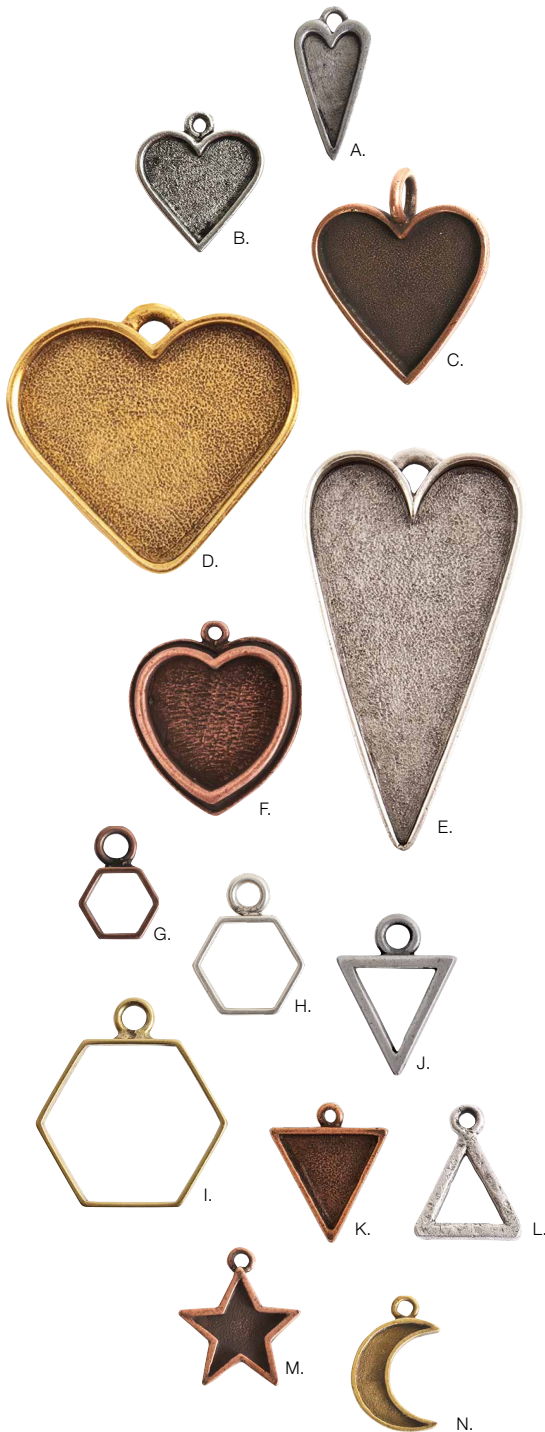

UNIQUE SHAPES

A. Mini Pendant Heart
Single loop (*mphs*)*
$8.50 | pack of 10
OD: 20 x 9.8 x 2.5mm
ID: Apprx 15 x 7.5 x 1.5mm
Hole Size: 2.5mm

B. Mini Pendant Traditional Heart
Single Loop (*mpths*)
$11.00 | pack of 10
OD: 18.5 x 16.7 x 2.5mm
ID: 14.1 x 14.1 x 1mm
Hole Size: 1.5mm

C. Small Pendant Traditional Heart
Single Loop (*spths*)
$20.00 | pack of 10
OD: 28.5 x 23.7 x 2.5mm
ID: 21.8 x 21.8 x 1mm
Hole Size: 3.5mm

D. Large Pendant Heart
Single Loop (*lph*)
$16.25 | pack of 5
OD: 33.6 x 31.2 x 4.5mm
ID: 30 x 28.2 x 3mm
Hole Size: 3.9mm

E. Grande Pendant Heart
Single Loop (*gph*)
$17.50 | pack of 5
OD: 54.2 x 28.8 x 4.2mm
ID: 50.2 x 25.7 x 2.5mm
Hole Size: 3.6mm

F. Traditional Pendant Heart
Single Loop (*tph*)
$25.00 | pack of 10
OD: 26.3 x 23.3 x 4.5mm
ID: 15.6 x 17.7 x 3mm
Hole Size: 1.8mm

G. Open Frame Itsy Hexagon
Single Loop (*ofih*s)
$12.50 | pack of 10
OD: 15.2 x 10.8 x 2.8mm
ID: 9 x 8mm x 2.8mm
Hole Size: 3mm

H. Open Frame Mini Hexagon
Single loop (*ofmhs*)
$13.50 | pack of 10
OD: 18.4 x 12.6 x 2.9mm
ID: 12.6 x 11 x 2.9mm
Hole Size: 3mm

I. Open Frame Small Hexagon
Single loop (*ofshs*)
$15.00 | pack of 10
OD: 28 x 25.2 x 3mm
ID: 23.3 x 20.5 x 3mm
Hole Size: 3mm

J. Open Pendant Triangle
Mini Single Loop (*optms*)*
$12.50 | pack of 10
OD: 21 x 15.5 x 3.5mm
ID: 11.5 x 10.5 x 3.5mm
Hole Size: 3.5mm

K. Mini Link Single Loop Triangle
(*mlst*)
$8.50 | pack of 10
OD: 18.6 x 15.7 x 2.4mm
ID: 12.4 x 12.7 x 1mm
Hole Size: 1.7mm

L. Hoop Hammered Mini Triangle
Single Loop (*hmtms*)
$8.50 | pack of 10
OD: 17.9 x 13.9 x 1.6mm
ID: 9 x 8.8 x 1.7mm
Hole Size: 2mm

M. Mini Pendant Star
Single Loop (*mpss*)*
$8.50 | pack of 10
OD: 18.4 x 16.2 x 2.7mm
ID: Apprx 11 x 9 x 1.5mm
Hole Size: 1.5mm

N. Mini Pendant Crescent Moon
Single Loop (*mpcms*)*
$8.50 | pack of 10
OD: 18.3 x 11.7 x 2.8mm
ID: Apprx 14 x 4 x 1.5mm
Hole Size: 2.5mm