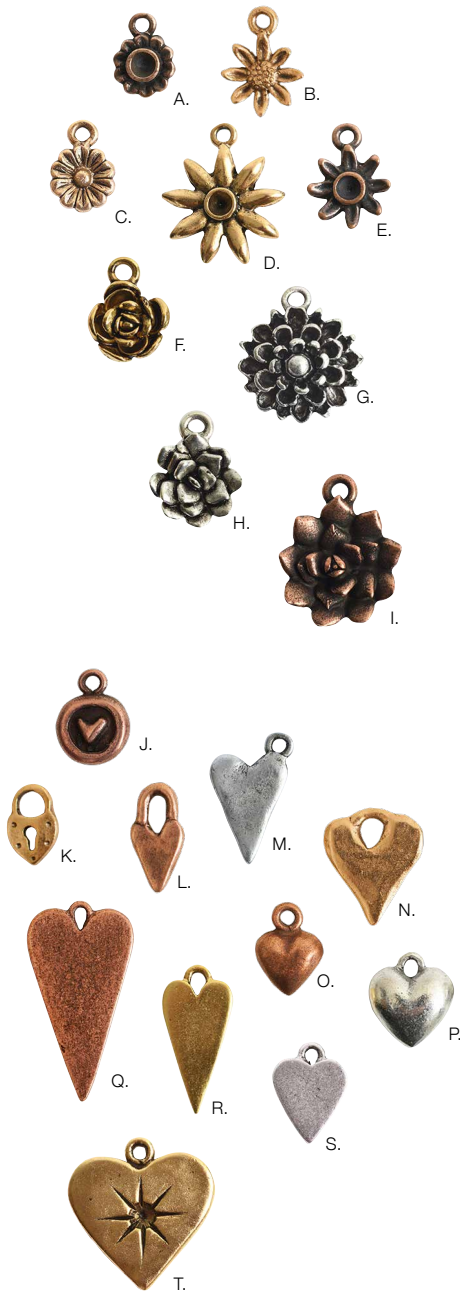

**S. Eye Clasp (ec)**  
**\$6.25 | pack of 25**  
 OD: 11 x 5.4mm  
 Hole Size: 3.5mm  
 Wire Gauge: 16 gauge

U.

V.

**T. Hook & Eye Clasp Set (hec)**  
**\$11.00 | pack of 25**

**U. Eye Clasp Whimsy (ecw)**  
**\$4.50 | pack of 10**  
 OD: 10.3 x 6 x 1.5mm  
 ID: 3.3mm Dia  
 Hole Size: 2.2mm

**V. Hook Clasp Whimsy (hcw)**  
**\$6.50 | pack of 10**  
 OD: 14.5 x 9.6 x 1.7mm  
 Hole Size: 1.5mm

W.

X.

**W. Ornament Hook Swirl (ohs)\***  
**\$10.00 | pack of 10**  
 OD: 36 x 22mm  
 Wire Gauge: 12 gauge wire

**X. Key Rings Round (kr)**  
**\$12.00 | pack of 10**  
 OD: 33.3 x 2.7mm  
 ID: 28mm Dia

# FLOWER & HEART CHARMS

**A. Tiny Bezel Aster Single Loop (tbas)**

**\$8.50 | pack of 10**  
 OD: 11.2 x 8.2 x 3mm  
 ID: 3mm or 24pp point back chaton  
 Hole Size: 2.2mm

**B. Charm Mini Daisy (cmd)**

**\$5.50 | pack of 10**  
 OD: 14.6 x 11 x 2.4mm  
 Hole Size: 1.6mm