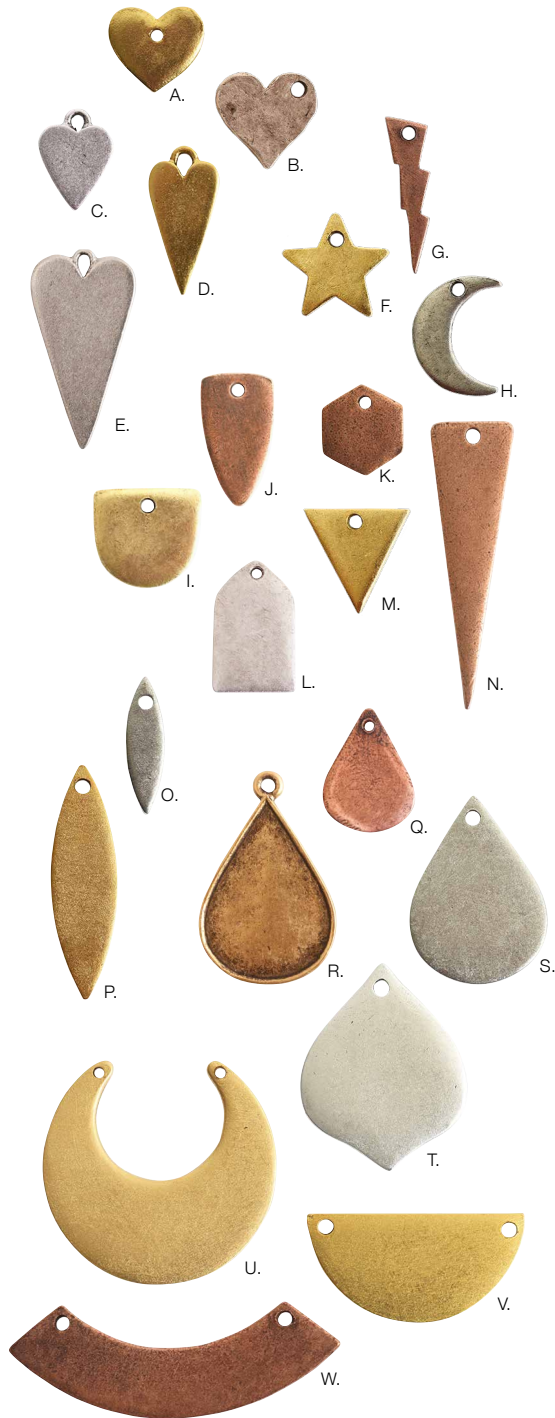

UNIQUE SHAPE FLAT TAGS

A. Flat Tag Mini Heart
Single Hole (*ftmhs*)
$13.50 | pack of 10
OD: 12.5 x 11.2 x 1.5mm
Hole Size: 1.8mm

B. Hammered Flat Tag
Mini Heart Single Hole (*hftmhs*)
$12.50 | pack of 10
OD: 12.6 x 12.2 x 1.3mm
Hole Size: 1.9mm

C. Charm Mini Heart Tag (*cmht*)
$10.00 | pack of 10
OD: 13.8 x 10.3 x 1.4mm
Hole Size: 1.5mm

D. Charm Small
Elongated Heart (*cseh*)
$11.00 | pack of 10
OD: 20.1 x 9.5 x 1.3mm
Hole Size: 1.8 x 2.1mm

E. Elongated Heart Charm (*ehc*)
$12.50 | pack of 10
OD: 26.6 x 14.2 x 1.2mm
Hole Size: 1.4mm

F. Itsy Flat Tag Star
Single Hole (*iftss*)
$10.00 | pack of 10
OD: 13.5 x 13.7 x 1.2mm
Hole Size: 2mm

G. Itsy Flat Tag
Lightning Bolt
Single Hole (*iftlbs*)
$9.50 | pack of 10
OD: 19.1 x 5.1 x 1.4
Hole Size: 1.8mm

H. Itsy Flat Tag
Crescent Moon
Single Hole (*iftcms*)
$10.00 | pack of 10
OD: 15.5 x 11.2 x 1.2mm
Hole Size: 1.9mm

I. Flat Tag Mini
Half Oval (*ftmho*)
$13.50 | pack of 10
OD: 14.4 x 13.2 x 1.3mm
Hole Size: 2mm

J. Flat Tag Mini
Arrowhead (*ftma*)
$13.50 | pack of 10
OD: 17.7 x 9.7 x 1.3mm
Hole Size: 2mm

K. Flat Tag Mini
Hexagon Single Hole (*ftmxs*)
$13.50 | pack of 10
OD: 12 x 10.9 x 1.5mm
Hole Size: 1.8mm

L. Flat Tag Mini
Tablet (*ftmt*)
$13.50 | pack of 10
OD: 17.1 x 10.4 x 1.2mm
Hole size: 1.5mm

M. Itsy Flat Tag Triangle
Single Hole (*iftts*)
$10.00 | pack of 10
OD: 13.5 x 13.4 x 1.2mm
Hole Size: 2mm

N. Flat Tag Large
Inverted Triangle
Single Hole (*ftlits*)
$18.50 | pack of 10
OD: 37.7 x 10.9 x 1.4mm
Hole Size: 1.8mm

O. Flat Tag Mini
Navette
Single Hole (*ftmns*)
$13.50 | pack of 10
OD: 18.2 x 5.2 x 1.5mm
Hole Size: 1.8mm

P. Flat Tag Grande
Navette Single Hole (*ftgns*)
$17.50 | pack of 10
OD: 31.1 x 8.8 x 1.5mm
Hole Size: 1.8mm

Q. Flat Tag Mini Drop (*ftmd*)
$13.50 | pack of 10
OD: 16.4 x 12 x 1.3mm
Hole size: 1.2mm

R. Ornate Flat Tag Drop (*oftd*)
$18.50 | pack of 10
OD: 28.9 x 17.9 x 2.1mm
Hole Size: 2.1mm

S. Flat Tag Small Drop
Single Hole (*ftsds*)
$18.50 | pack of 10
OD: 25 x 18.3 x 1.5mm
Hole Size: 1.8mm

T. Flat Tag Small
Marrakesh
Single Hole (*ftsms*)
$18.50 | pack of 10
OD: 27.8 x 22.3 x 1.4mm
Hole Size: 2mm

U. Flat Tag Grande
Circle Eclipse (*ftgce*)
$26.50 | pack of 10
OD: 30.9 x 29.6 x 1.4mm
Hole Size: 1.5mm

V. Flat Tag Grand
Half Circle (*ftghc*)
$19.50 | pack of 10
OD: 28.6 x 14.4 x 1.4mm
Hole Size: 2mm

W. Flat Tag Grand
Curved Rectangle (*ftgcr*)
$23.00 | pack of 10
OD: 44.5 x 9.5 x 1.5mm
Hole Size: 1.8mm