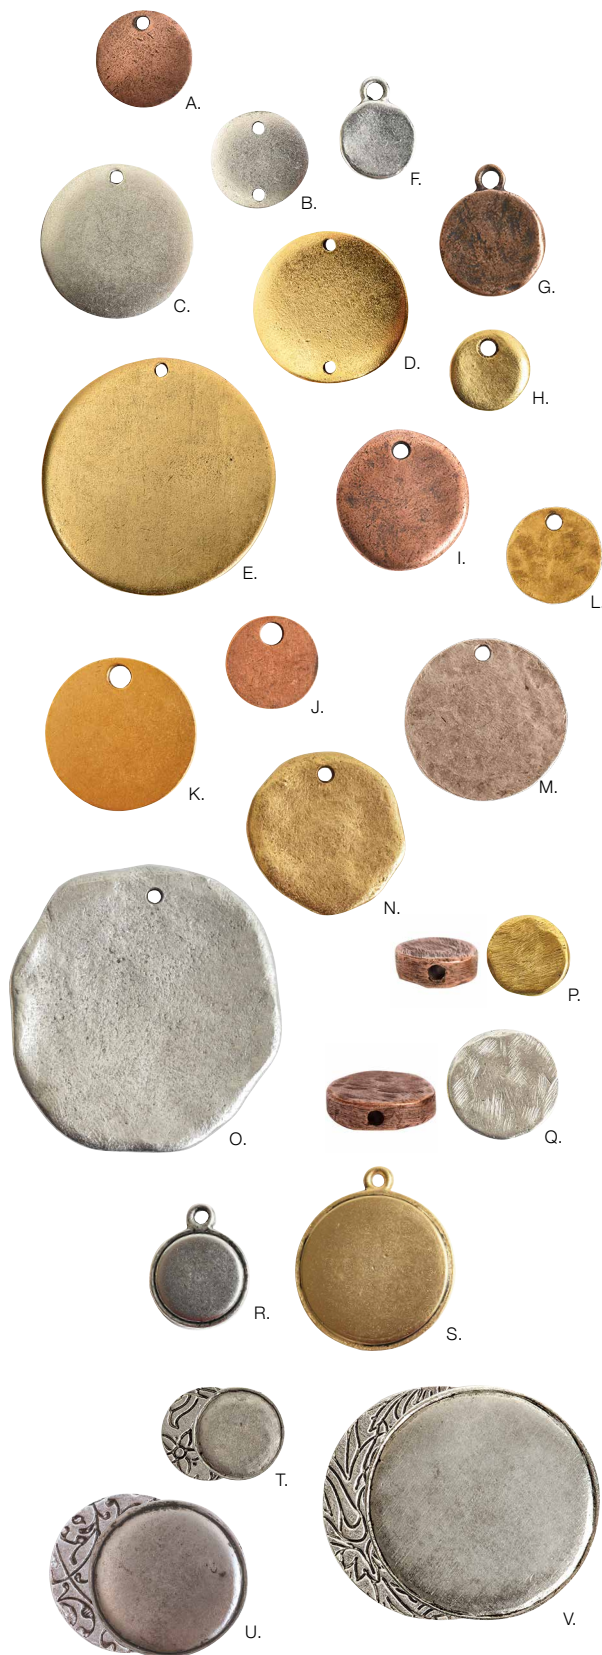

CIRCLE FLAT TAGS

A. Flat Tag Mini
Circle Single Hole (*ftmcs*)
$27.00 | pack of 20
OD: 12.8mm Dia x 1.3mm
Hole Size: 1.5mm

B. Flat Tag Mini
Circle Double Hole (*ftmc*)
$27.00 | pack of 20
OD: 12.8mm Dia x 1.3mm
Hole Size: 1.5mm

C. Flat Tag Small
Circle Single Hole (*ftscs*)
$18.50 | pack of 10
OD: 20.6mm Dia x 1.2mm
Hole Size: 1.5mm

D. Flat Tag Small
Circle Double Hole (*ftsc*)
$18.50 | pack of 10
OD: 20.6mm Dia x 1.2mm
Hole Size: 1.5mm

E. Flat Tag Grande
Circle Single Hole (*ftgcs*)
$26.50 | pack of 10
OD: 32mm Dia x 1.2mm
Hole Size: 1.6mm

F. Charm Mini
Hammered Circle (*cmhc*)
$15.00 | pack of 10
OD: 13.6 x 10 x 2.5mm
Hole Size: 2.3mm

G. Charm Small
Hammered Circle (*cshc*)
$17.50 | pack of 10
OD: 17 x 13.8 x 2.5mm
Hole Size: 2.3mm

H. Primitive Tag Mini
Circle Single Hole (*ptmcs*)
$13.50 | pack of 10
OD: 10.7mm Dia x 1.5mm
Hole Size: 2.4mm

I. Primitive Tag Small
Circle Single Hole (*ptscls*)
$17.50 | pack of 10
OD: 18.7 x 17.7 x 2mm
Hole Size: 2.4mm

J. Classic Flat Tag Mini
Circle Single Hole (*ctmcs*)
$13.50 | pack of 10
OD: 12.3mm Dia x 1.5mm
Hole Size: 2.5mm

K. Classic Flat Tag Small
Circle Single Hole (*ctfscs*)
$16.50 | pack of 10
OD: 20mm Dia x 1.5mm
Hole Size: 2.8mm

L. Hammered Flat
Tag Mini Circle
Single hole (*hftmcs*)
$12.50 | pack of 10
OD: 12.6 Dia x 1.3mm
Hole Size: 2mm

M. Hammered Flat Tag
Small Circle Single
hole (*hftscs*)
$18.50 | pack of 10
OD: 20.5 Dia x 1.3mm
Hole Size: 2.1mm

N. Organic Tag Circle
Large Single Hole (*otcls*)
$11.25 | pack of 5
OD: 21 x 22 x 2mm
Hole Size: 2.3mm

O. Organic Tag Circle
Grande Single Hole (*otcgs*)
$20.00 | pack of 5
OD: 39 x 36 x 2mm
Hole Size: 3mm

P. Metal Beads Organic
Flat Mini Circle (*mbofmc*)
$17.50 | pack of 10
OD: apx 10.8mm dia x 3.8mm
Hole size: 2mm

Q. Metal Beads Organic
Flat Small Circle (*mbofsc*)
$22.50 | pack of 10
OD: apx 14.6mm dia x 4mm
Hole size: 2mm

R. Decorative Flat Tag Mini
Circle Single Loop (*dftmcs*)
$13.50 | pack of 10
OD: 16.6 x 13.5 x 2mm
ID: 11.6mm Dia
Hole Size: 1.5mm

S. Decorative Flat Tag Small
Circle Single Loop (*dftscs*)
$18.50 | pack of 10
OD: 24.1 x 21 x 2mm
ID: 19.4mm Dia
Hole Size: 2mm

T. Crest Tag Mini Circle
Antique Pewter (*ctmc-pb*)
$7.50 | pack of 10
OD: 12.3mm Dia x 1.3mm
Pattern on backside of tag

U. Crest Tag Circle
Antique Pewter (*ctc-pb*)
$12.50 | pack of 10
OD: 20.6mm Dia x 1.3mm
Pattern on backside of tag

V. Crest Tag Grande Circle
Antique Pewter (*ctgc-pb*)
$11.25 | pack of 5
OD: 30.9mm Dia x 1.4mm
Pattern on backside of tag