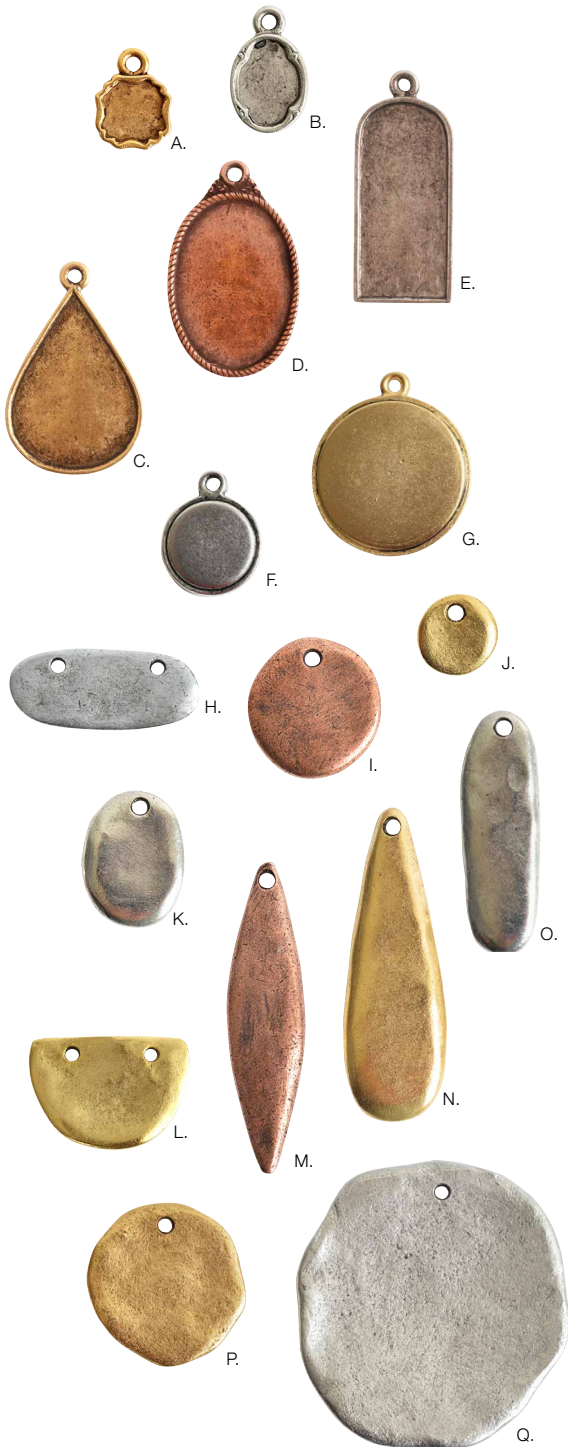

ORNATE & ORGANIC FLAT TAGS

A. Ornate Flat Tag Mini Square (*oftms*)
$13.50 | pack of 10
OD: 13.5 x 10 x 2mm
ID: 7.6 x 7.4 x 1mm
Hole Size: 2mm

B. Ornate Flat Tag Mini Oval (*oftmo*)
$13.50 | pack of 10
OD: 16.5 x 10.2 x 2.5mm
ID: 11.4 x 8.5 x 1mm
Hole Size: 2mm

C. Ornate Flat Tag Drop (*oftd*)
$18.50 | pack of 10
OD: 28.9 x 17.9 x 2.1mm
Hole Size: 2.1mm

D. Ornate Flat Tag Oval (*ofto*)
$18.50 | pack of 10
OD: 29.1 x 17.7 x 2mm
Hole Size: 2mm

E. Ornate Flat Tag Tablet (*oftt*)
$18.50 | pack of 10
OD: 31 x 13.2 x 1.7mm
Hole Size: 2mm

F. Decorative Flat Tag Mini Circle Single Loop (*dftmcs*)
$13.50 | pack of 10
OD: 16.6 x 13.5 x 2mm
ID: 11.6mm Dia
Hole Size: 1.5mm

G. Decorative Flat Tag Small Circle Single Loop (*dftscs*)
$18.50 | pack of 10
OD: 24.1 x 21 x 2mm
ID: 19.4mm Dia
Hole Size: 1.5mm

H. Primitive Tag Small Elongated Oval Horizontal (*ptseoh*)
$17.50 | pack of 10
OD: 25 x 10.8 x 1.7mm
Hole Size: 1.8mm

I. Primitive Tag Small Circle Single Hole (*ptscs*)
$17.50 | pack of 10
OD: 18.7 x 17.7 x 2mm
Hole Size: 2.4mm

J. Primitive Tag Mini Circle Single Hole (*ptmcs*)
$13.50 | pack of 10
OD: 10.7mm Dia x 1.5mm
Hole Size: 2.4mm

K. Primitive Tag small Oval Single Hole (*ptsos*)
$17.50 | pack of 10
OD: 18 x 13.6 x 2mm
Hole Size: 2.5mm

L. Primitive Tag Small Half Oval (*ptsho*)
$17.50 | pack of 10
OD: 21 x 15 x 1.7mm
Hole Size: 1.8mm

M. Primitive Tag Elongated Diamond Single Hole (*pteds*)
$22.50 | pack of 10
OD: 41 x 10.2 x 2.2mm
Hole Size: 2.6mm

N. Primitive Tag Drop Single Hole (*ptds*)
$22.50 | pack of 10
OD: 41.5 x 13.7 x 2mm
Hole Size: 2.4mm

O. Primitive Tag Elongated Oval Single Hole (*pteos*)
$22.50 | pack of 10
OD: 32.6 x 10.5 x 2mm
Hole Size: 2.5mm

P. Organic Tag Circle Large Single Hole (*otcls*)
$11.25 | pack of 5
OD: 21 x 22 x 2mm
Hole Size: 2.3mm

Q. Organic Tag Circle Grande Single Hole (*otcgs*)
$20.00 | pack of 5
OD: 39 x 36 x 2mm
Hole Size: 3mm