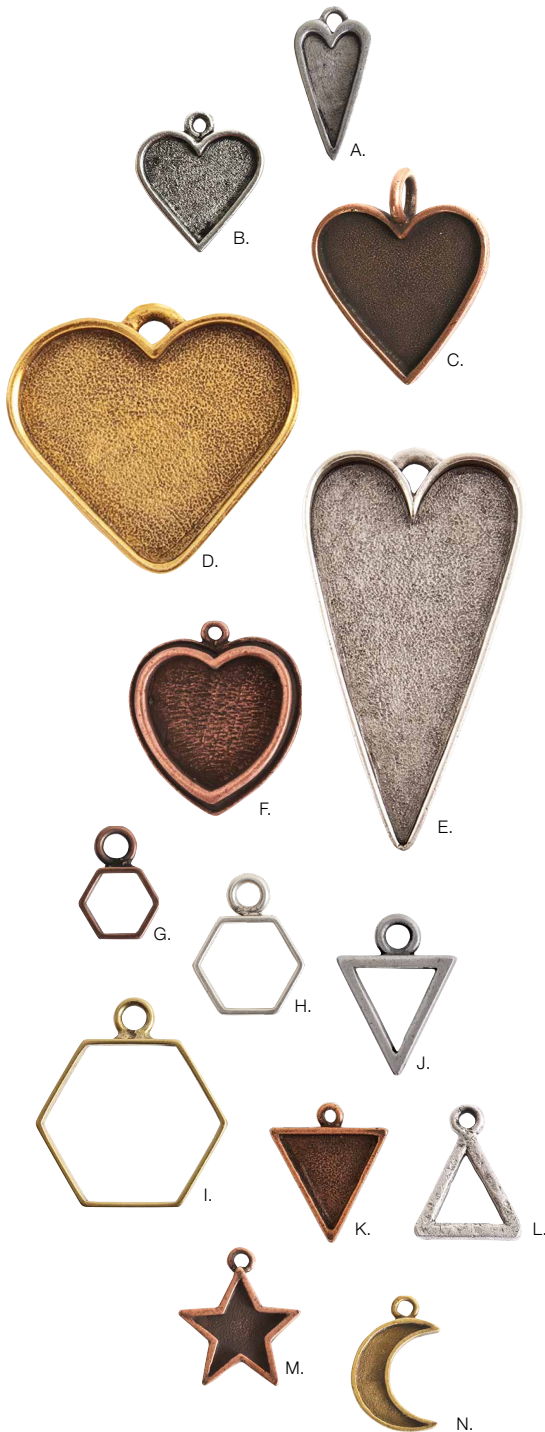

UNIQUE SHAPES

A. Mini Pendant Heart Single Loop (*mphis*)* pack of 10
OD: 20 x 9.8 x 2.5mm
ID: Apprx 15 x 7.5 x 1.5mm
Hole Size: 2.5mm

B. Mini Pendant Traditional Heart Single Loop (*mpths*) pack of 10
OD: 18.5 x 16.7 x 2.5mm
ID: 14.1 x 14.1 x 1mm
Hole Size: 1.5mm

C. Small Pendant Traditional Heart Single Loop (*spths*) pack of 10
OD: 28.5 x 23.7 x 2.5mm
ID: 21.8 x 21.8 x 1mm
Hole Size: 3.5mm

D. Large Pendant Heart Single Loop (*lph*) pack of 5
OD: 33.6 x 31.2 x 4.5mm
ID: 30 x 28.2 x 3mm
Hole Size: 3.9mm

E. Grande Pendant Heart Single Loop (*gph*) pack of 5
OD: 54.2 x 28.8 x 4.2mm
ID: 50.2 x 25.7 x 2.5mm
Hole Size: 3.6mm

F. Traditional Pendant Heart Single Loop (*tph*) pack of 10
OD: 26.3 x 23.3 x 4.5mm
ID: 15.6 x 17.7 x 3mm
Hole Size: 1.8mm

G. Open Frame Itsy Hexagon Single Loop (*ofihsh*) pack of 10
OD: 15.2 x 10.8 x 2.8mm
ID: 9 x 8mm x 2.8mm
Hole Size: 3mm

H. Open Frame Mini Hexagon Single Loop (*ofmshs*) pack of 10
OD: 18.4 x 12.6 x 2.9mm
ID: 12.6 x 11 x 2.9mm
Hole Size: 3mm

I. Open Frame Small Hexagon Single Loop (*ofshs*) pack of 10
OD: 28 x 25.2 x 3mm
ID: 23.3 x 20.5 x 3mm
Hole Size: 3mm

J. Open Pendant Triangle Mini Single Loop (*optms*)* pack of 10
OD: 21 x 15.5 x 3.5mm
ID: 11.5 x 10.5 x 3.5mm
Hole Size: 3.5mm

K. Mini Link Single Loop Triangle (*mlst*) pack of 10
OD: 18.6 x 15.7 x 2.4mm
ID: 12.4 x 12.7 x 1mm
Hole Size: 1.7mm

L. Hoop Hammered Mini Triangle Single Loop (*hmtshs*) pack of 10
OD: 17.9 x 13.9 x 1.6mm
ID: 9 x 8.8 x 1.7mm
Hole Size: 2mm

M. Mini Pendant Star Single Loop (*mpss*)* pack of 10
OD: 18.4 x 16.2 x 2.7mm
ID: Appx 11 x 9 x 1.5mm
Hole Size: 1.5mm

N. Mini Pendant Crescent Moon Single Loop (*mpcms*)* pack of 10
OD: 18.3 x 11.7 x 2.8mm
ID: Appx 14 x 4 x 1.5mm
Hole Size: 2.5mm