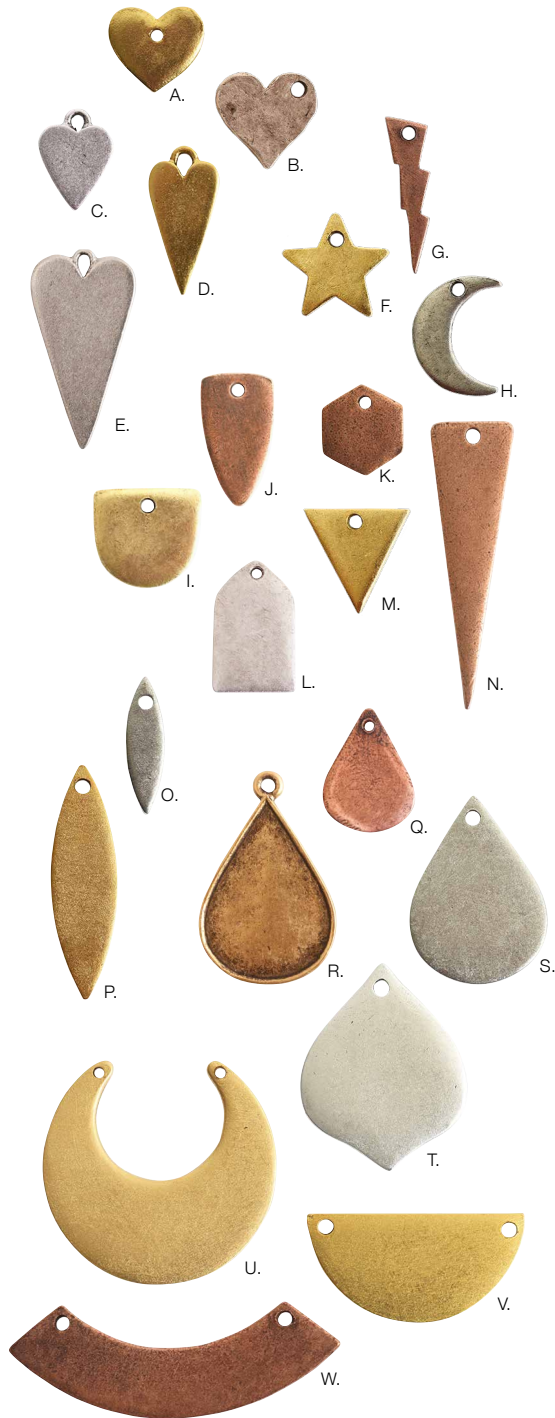

UNIQUE SHAPE FLAT TAGS

A. Flat Tag Mini Heart
Single Hole (*ftmhs*)
pack of 10
OD: 12.5 x 11.2 x 1.5mm
Hole Size: 1.8mm

B. Hammered Flat Tag
Mini Heart Single Hole (*hftmhs*)
pack of 10
OD: 12.6 x 12.2 x 1.3mm
Hole Size: 1.9mm

C. Charm Mini Heart Tag (*cmht*)
pack of 10
OD: 13.8 x 10.3 x 1.4mm
Hole Size: 1.5mm

D. Charm Small
Elongated Heart (*cseh*)
pack of 10
OD: 20.1 x 9.5 x 1.3mm
Hole Size: 1.8 x 2.1mm

E. Elongated Heart Charm (*ehc*)
pack of 10
OD: 26.6 x 14.2 x 1.2mm
Hole Size: 1.4mm

F. Itsy Flat Tag Star
Single Hole (*iftss*)
pack of 10
OD: 13.5 x 13.7 x 1.2mm
Hole Size: 2mm

G. Itsy Flat Tag
Lightning Bolt
Single Hole (*iftlbs*)
pack of 10
OD: 19.1 x 5.1 x 1.4
Hole Size: 1.8mm

H. Itsy Flat Tag
Crescent Moon
Single Hole (*iftcms*)
pack of 10
OD: 15.5 x 11.2 x 1.2mm
Hole Size: 1.9mm

I. Flat Tag Mini
Half Oval (*ftmho*)
pack of 10
OD: 14.4 x 13.2 x 1.3mm
Hole Size: 2mm

J. Flat Tag Mini
Arrowhead (*ftma*)
pack of 10
OD: 17.7 x 9.7 x 1.3mm
Hole Size: 2mm

K. Flat Tag Mini
Hexagon Single Hole (*ftmxs*)
pack of 10
OD: 12 x 10.9 x 1.5mm
Hole Size: 1.8mm

L. Flat Tag Mini
Tablet (*ftmt*)
pack of 10
OD: 17.1 x 10.4 x 1.2mm
Hole size: 1.5mm

M. Itsy Flat Tag Triangle
Single Hole (*iftts*)
pack of 10
OD: 13.5 x 13.4 x 1.2mm
Hole Size: 2mm

N. Flat Tag Large
Inverted Triangle
Single Hole (*ftlits*)
pack of 10
OD: 37.7 x 10.9 x 1.4mm
Hole Size: 1.8mm

O. Flat Tag Mini Navette
Single Hole (*ftmns*)
pack of 10
OD: 18.2 x 5.2 x 1.5mm
Hole Size: 1.8mm

P. Flat Tag Grande
Navette Single Hole (*ftgns*)
pack of 10
OD: 31.1 x 8.8 x 1.5mm
Hole Size: 1.8mm

Q. Flat Tag Mini Drop (*ftmd*)
pack of 10
OD: 16.4 x 12 x 1.3mm
Hole size: 1.2mm

R. Ornate Flat Tag Drop (*oftd*)
pack of 10
OD: 28.9 x 17.9 x 2.1mm
Hole Size: 2.1mm

S. Flat Tag Small Drop
Single Hole (*ftsds*)
pack of 10
OD: 25 x 18.3 x 1.5mm
Hole Size: 1.8mm

T. Flat Tag Small
Marrakesh
Single Hole (*ftsms*)
pack of 10
OD: 27.8 x 22.3 x 1.4mm
Hole Size: 2mm

U. Flat Tag Grande
Circle Eclipse (*ftgce*)
pack of 10
OD: 30.9 x 29.6 x 1.4mm
Hole Size: 1.5mm

V. Flat Tag Grand
Half Circle (*ftghc*)
pack of 10
OD: 28.6 x 14.4 x 1.4mm
Hole Size: 2mm

W. Flat Tag Grand
Curved Rectangle (*ftgcr*)
pack of 10
OD: 44.5 x 9.5 x 1.5mm
Hole Size: 1.8mm