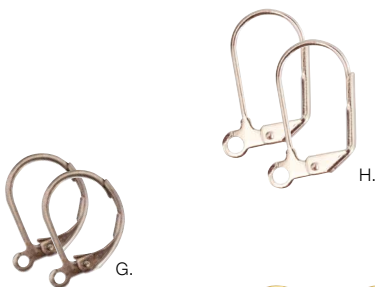

G. Ear Wire Leverback Small (ewlbs)
pack of 20
OD: 13mm,
Hole Size: 1.4mm
Wire Gauge: 18 gauge
Nickel Free Plating

H. Ear Wire Leverback Large (ewlb)
pack of 20
OD: 18.3mm,
Hole Size: 1.7mm
Wire Gauge: 18 gauge
Nickel Free Plating

I. Earring Leverback 8mm Circle (ev8c)**
pack of 10
OD: Bezel: 8.75mm x 1.9mm
Ear Wire: 17.8 x 9.6mm
ID: Bezel: 8mm Dia x 1.7mm
Nickel Free Plating