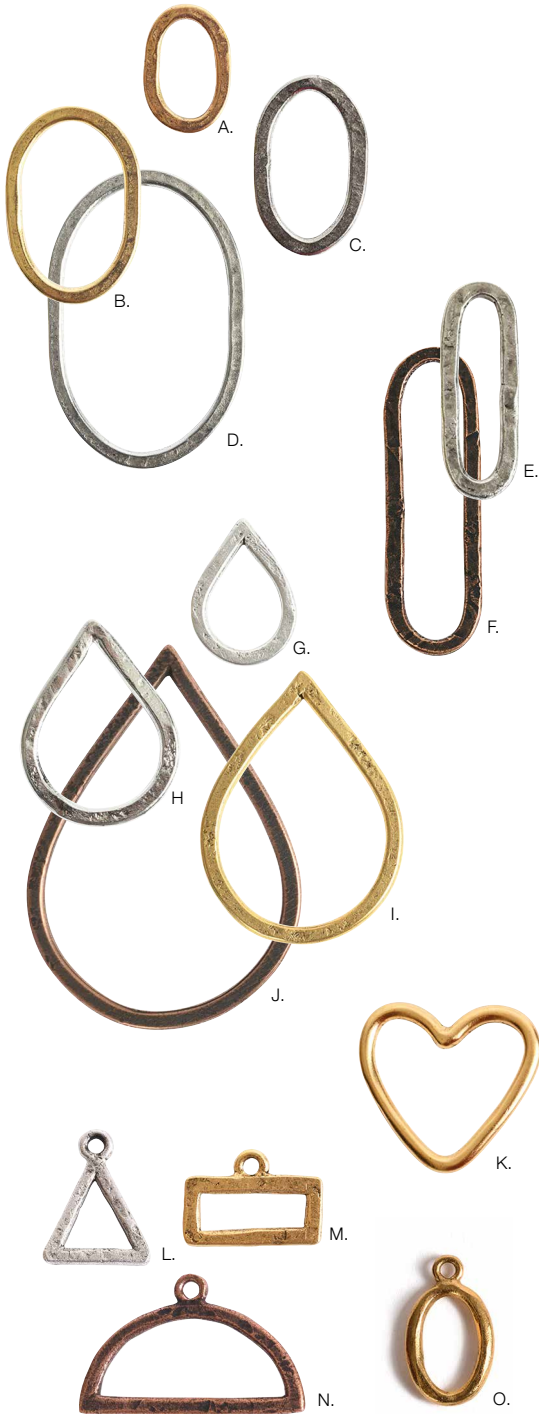

**C. Open Frame
Hoop Large (*ofhl*)
pack of 10**
OD: 34.8mm dia
ID: 30.6mm dia
Wire Gauge: 12 gauge

**D. Hoop Hammered
Small 16mm Circle (*hpsc*)
pack of 10**
OD: 15.5mm Dia x 2mm
ID: 11mm Dia x 2mm

**E. Hoop Hammered
18mm Circle (*hh18c*)
pack of 10**
OD: 17.5mm Dia x 2mm
ID: 13mm Dia x 2mm

**F. Hoop Flat Small
24mm Circle (*hfsc*)
pack of 10**
OD: 24mm Dia x 2mm
ID: 19.5mm Dia x 2mm

**G. Hoop Flat Large
35mm Circle (*hflc*)
pack of 10**
OD: 35mm Dia x 1.7mm
ID: 31mm Dia x 1.7mm

**H. Hoop Flat Grande
50mm Circle (*hfgc*)
pack of 10**
OD: 50mm Dia x 1.8mm
ID: 47mm Dia x 1.8mm

**I. Hoop Organic Mini (*hom*)
pack of 10**
OD: 16mm Dia x 2.5mm
ID: 11mm Dia x 2.5mm

**J. Hoop Organic Large (*hol*)
pack of 10**
OD: 21.5 x 21 x 3mm
ID: 16.5mm Dia

**K. Hoop Organic Grande (*hog*)
pack of 10**
OD: 30 x 28.5 x 3mm
ID: 23mm Dia

**L. Hoop Twisted Large (*htl*)*
pack of 10**
OD: Apx 24 x 22 x 3mm
ID: Apx 18 x 16 x 3mm

HOOP OVALS, DROPS & SHAPES

A. Hoop Hammered Small Oval 17x11mm (hhsd)
pack of 10
 OD: 17.2 x 11.5 x 1.5mm
 ID: 12.8 x 7.2 x 1.5mm