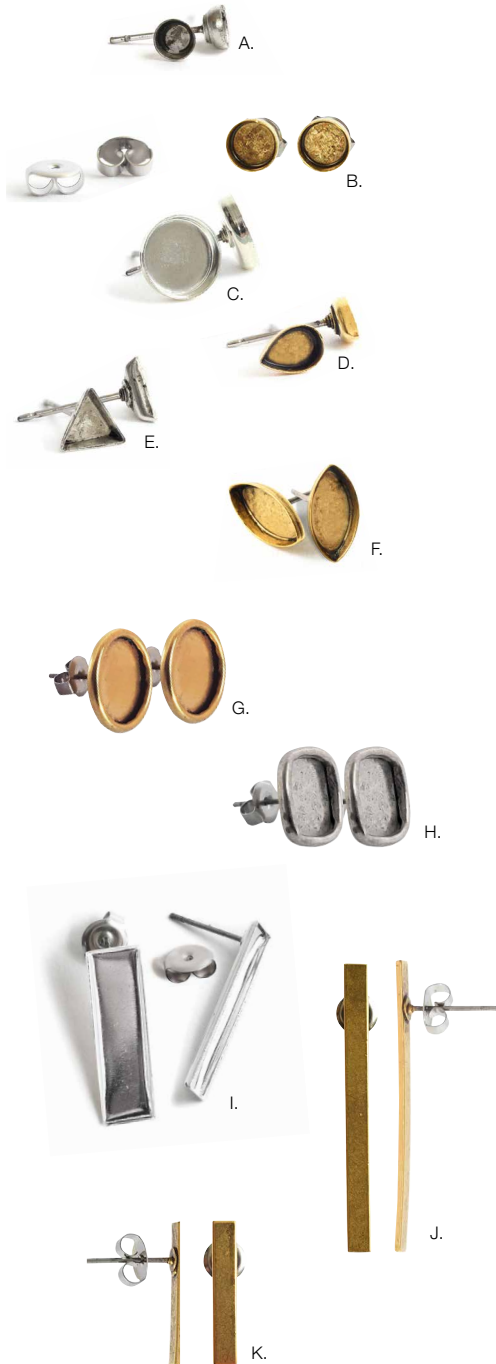

POST EARRINGS BRASS BEZELS

A. Earring Post Bitsy Circle (epbc)
pack of 10**
OD: 4.8 x 2.5mm
ID: 4mm Dia x 2mm
Nickel Free Plating

B. Earring Post 6mm Circle (ep6c)
pack of 10**
OD: 6.2 x 1.3mm
ID: 6 x 1mm
Nickel Free Plating

C. Earring Post 8mm Circle (ep8c)
pack of 10**
OD: 8.7mm Dia x 2mm
ID: 8.2mm Dia x 1.5mm,
Nickel Free Plating

D. Earring Post Bitsy Drop (epbd)
pack of 10**
OD: 6.6 x 4.6 x 2mm
ID: 6.2 x 4.2 x 1mm
Nickel Free Plating

E. Earring Post Bitsy Triangle (epbt)
pack of 10**
OD: 7.3 x 6.3 x 1.7mm,
ID: 6.5 x 5.4 x 1mm
Nickel Free Plating

F. Earring Post Bitsy Navette (epbn)
pack of 10**
OD: 11 x 6 x 1.7mm
ID: 10.5 x 5.5 x 1.5mm
Nickel Free Plating

G. Earring Post Small Circle (epsc)
pack of 10**
OD: 13.7mm Dia x 2mm
ID: 11.1mm Dia x 2mm
Nickel Free Plating

H. Earring Post Small Square (epss)
pack of 10**
OD: 12.7 x 12.7 x 2mm
ID: 9.9 x 9.9 x 2mm
Nickel Free Plating

I. Earring Post 22mm Rectangle (ep22r)
pack of 10**
OD: 22.5 x 6.5 x 2mm
ID: 22mm x 5.75 x 1.2mm
Nickel Free Plating

J. Earring Post Bar Large (epbl)
pack of 10**
OD: 3.2 x 38mm
Gauge: 20 Gauge
Nickel Free Plating

K. Earring Post Bar Small (epbs)
pack of 10**
OD: 3.2 x 19mm
Gauge: 20 Gauge
Nickel Free Plating