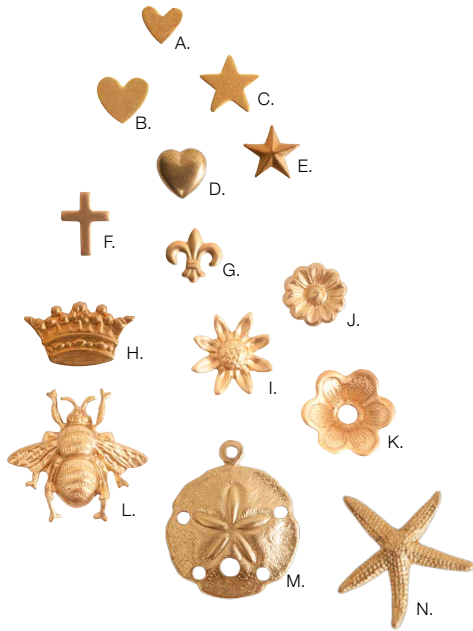

BRASS STAMPINGS & BEADCAPS

A. Brass Stamping Itsy Flat Heart (*meifh-bb*)
pack of 25
OD: 5.3 x 4.9 x .3mm

B. Brass Stamping Mini Flat Heart (*memfh-bb*)
pack of 25
OD: 8 x 7 x .3mm

C. Brass Stamping Mini Flat Star (*memfs-bb*)
pack of 25
OD: 8 x 8 x .3mm

D. Brass Stamping Mini Heart (*memh-bb*)
pack of 25
OD: 6.5 x 6.5 x 1.3mm

E. Brass Stamping Mini Star (*mems-bb*)
pack of 25
OD: 7 x 7 x 1mm

F. Brass Stamping Mini Cross (*memc-bb*)
pack of 25
OD: 8.6 x 6.4 x 1mm

G. Brass Stamping Itsy Fleur (*meif-bb*)
pack of 25
OD: 7.8 x 7.5 x 1mm

H. Brass Stamping Small Crown (*mesc-bb*)
pack of 10
OD: 14.8 x 8.7 x 1.1mm

I. Brass Stamping Mini Daisy (*memd-bb*)
pack of 10
OD: 12mm Dia x 1.7mm

J. Brass Stamping Mini Aster (*mems-bb*)**pack of 10**
OD: 8.8mm Dia x 1.3mm

K. Brass Stamping Domed Flower (*medf-bb*)
pack of 10
OD: 11.5 x 11.5 x 3.7mm
Hole Size: 2.5mm

L. Brass Stamping Bumblebee (*mebb-bb*)
pack of 10
OD: 18.7 x 17.7 x 3mm

M. Brass Stamping Medium Sand Dollar (*memsd-bb*)
pack of 10
OD: 20.9 x 17.6 x 1.8mm
Hole Size: 1.8mm

N. Brass Stamping Medium Starfish (*memsf-bb*)
pack of 10
OD: 19 x 18.3 x 1.7mm