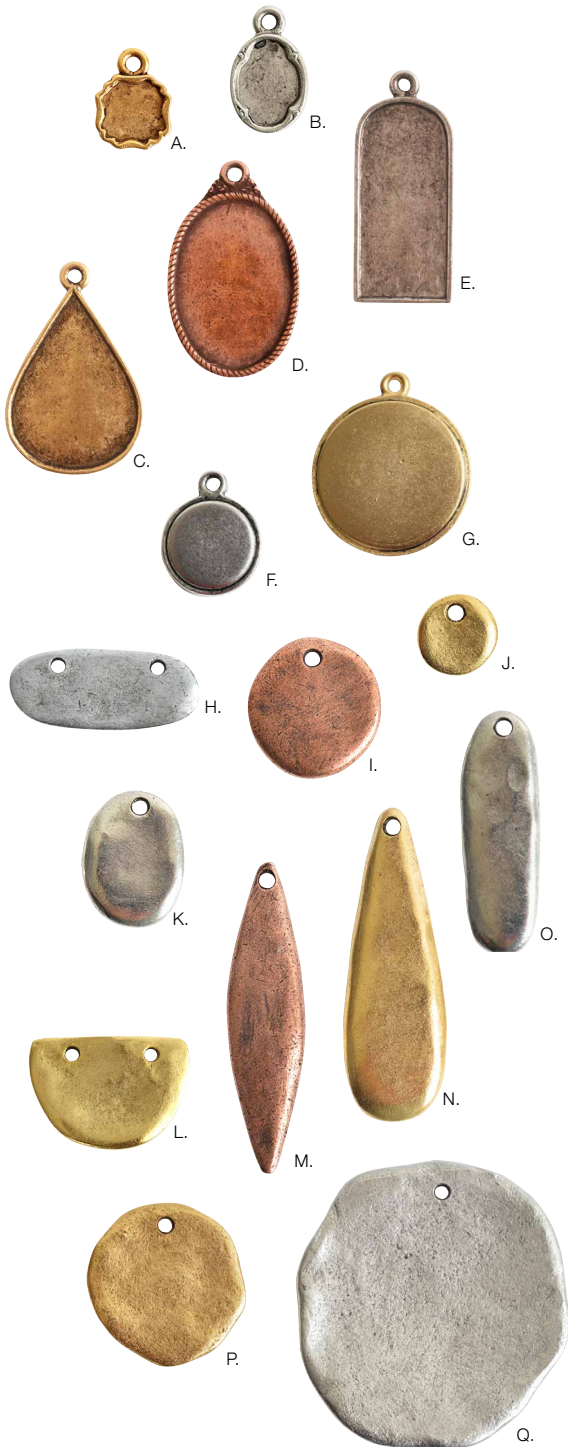

ORNATE & ORGANIC FLAT TAGS

A. Ornate Flat Tag Mini Square (*oftms*)
pack of 10
OD: 13.5 x 10 x 2mm
ID: 7.6 x 7.4 x 1mm
Hole Size: 2mm

B. Ornate Flat Tag Mini Oval (*oftmo*)
pack of 10
OD: 16.5 x 10.2 x 2.5mm
ID: 11.4 x 8.5 x 1mm
Hole Size: 2mm

C. Ornate Flat Tag Drop (*oftd*)
pack of 10
OD: 28.9 x 17.9 x 2.1mm
Hole Size: 2.1mm

D. Ornate Flat Tag Oval (*ofto*)
pack of 10
OD: 29.1 x 17.7 x 2mm
Hole Size: 2mm

E. Ornate Flat Tag Tablet (*oftt*)
pack of 10
OD: 31 x 13.2 x 1.7mm
Hole Size: 2mm

F. Decorative Flat Tag Mini Circle Single Loop (*dftmcs*)
pack of 10
OD: 16.6 x 13.5 x 2mm
ID: 11.6mm Dia
Hole Size: 1.5mm

G. Decorative Flat Tag Small Circle Single Loop (*dftscs*)
pack of 10
OD: 24.1 x 21 x 2mm
ID: 19.4mm Dia
Hole Size: 1.5mm

H. Primitive Tag Small Elongated Oval Horizontal (*ptseoh*)
pack of 10
OD: 25 x 10.8 x 1.7mm
Hole Size: 1.8mm

I. Primitive Tag Small Circle Single Hole (*ptscs*)
pack of 10
OD: 18.7 x 17.7 x 2mm
Hole Size: 2.4mm

J. Primitive Tag Mini Circle Single Hole (*ptmcs*)
pack of 10
OD: 10.7mm Dia x 1.5mm
Hole Size: 2.4mm

K. Primitive Tag small Oval Single Hole (*ptsos*)
pack of 10
OD: 18 x 13.6 x 2mm
Hole Size: 2.5mm

L. Primitive Tag Small Half Oval (*ptsho*)
pack of 10
OD: 21 x 15 x 1.7mm
Hole Size: 1.8mm

M. Primitive Tag Elongated Diamond Single Hole (*pteds*)
pack of 10
OD: 41 x 10.2 x 2.2mm
Hole Size: 2.6mm

N. Primitive Tag Drop Single Hole (*ptds*)
pack of 10
OD: 41.5 x 13.7 x 2mm
Hole Size: 2.4mm

O. Primitive Tag Elongated Oval Single Hole (*pteos*)
pack of 10
OD: 32.6 x 10.5 x 2mm
Hole Size: 2.5mm

P. Organic Tag Circle Large Single Hole (*otcls*)
pack of 5
OD: 21 x 22 x 2mm
Hole Size: 2.3mm

Q. Organic Tag Circle Grande Single Hole (*otcgs*)
pack of 5
OD: 39 x 36 x 2mm
Hole Size: 3mm