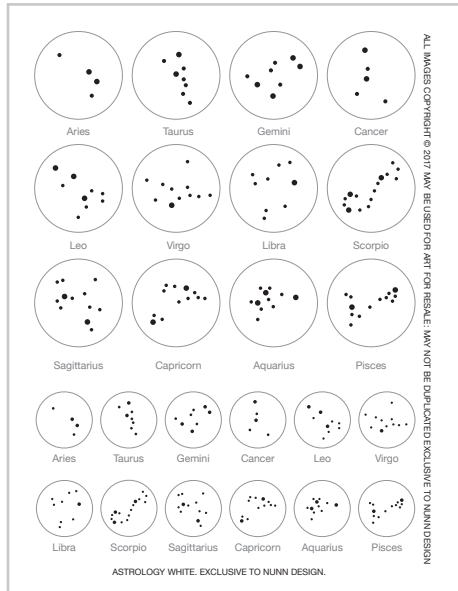

tsaw • csaw

TRANSFER SHEET ASTROLOGY WHITE

Check Website for Wholesale Pricing | pack of 1
OD: 5.5 x 4.25"

COLLAGE SHEET ASTROLOGY WHITE

Check Website for Wholesale Pricing | pack of 1
OD: 5.5 x 4.25"