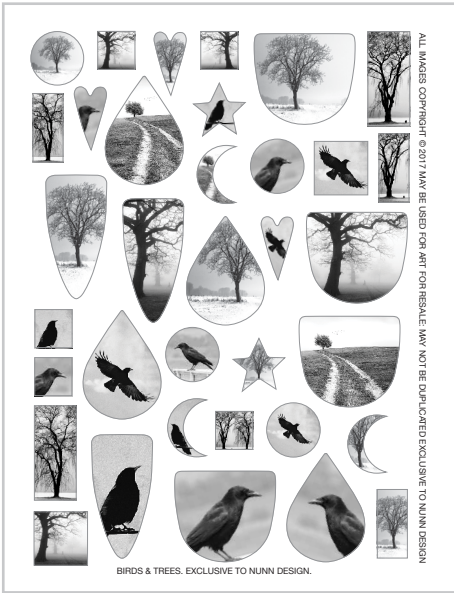

tsbwt • csbwt

TRANSFER SHEET BIRDS & TREES

OD: 5.5 x 4.25"

COLLAGE SHEET BIRDS & TREES

OD: 5.5 x 4.25"