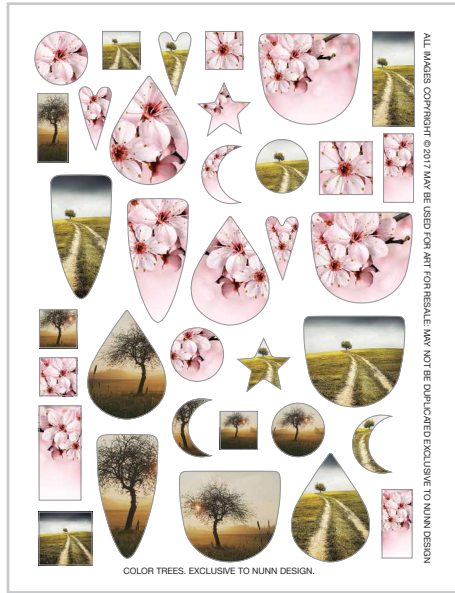

tsct • csct

TRANSFER SHEET COLOR TREES

OD: 5.5 x 4.25"

COLLAGE SHEET COLOR TREES

OD: 5.5 x 4.25"