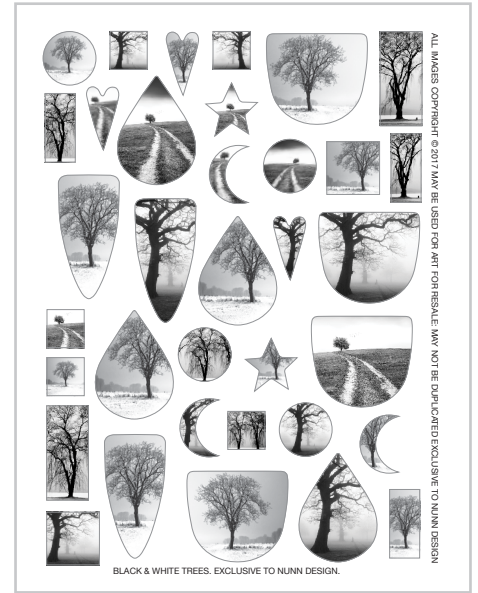

OD: 5.5 x 4.25"

tsct • csct

**TRANSFER SHEET COLOR TREES**

OD: 5.5 x 4.25"

**COLLAGE SHEET COLOR TREES**

OD: 5.5 x 4.25"

tsbt • csbt

**TRANSFER SHEET BLACK & WHITE TREES**

OD: 5.5 x 4.25"

**COLLAGE SHEET BLACK & WHITE TREES**

OD: 5.5 x 4.25"

tsab • csab

**TRANSFER SHEET ASTROLOGY BLACK**

OD: 5.5 x 4.25"

**COLLAGE SHEET ASTROLOGY BLACK**

OD: 5.5 x 4.25"