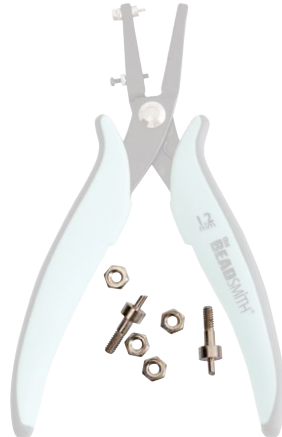

Use this with our Nunn Design Resin

plhp18-pin

plhp125-pin

pl574

REPLACEMENT PARTS

HOLE PUNCH 1.8MM

\$1.00 | 3+ sets

\$2.25 | 1-2 sets