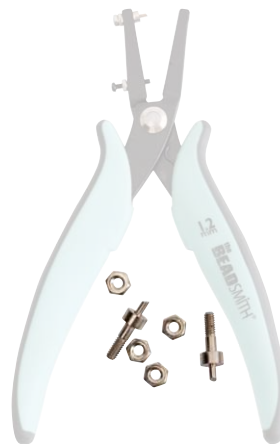

B: 25' spool  
P: pack of 18"  
OD: 1.5mm round

lc1.5bk-b

lc1.5br-b

plhp18-pin

REPLACEMENT PARTS  
HOLE PUNCH 1.8mm

B: 3+ sets  
B: 1-2 sets  
Makes 1.8mm holes

plhp125-pin

REPLACEMENT PARTS  
HOLE PUNCH 1.2mm