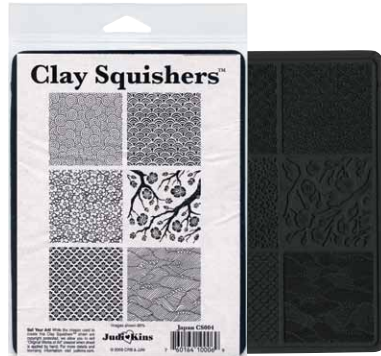

ftcc-cb
ftcc-gb
ftcc-sb
ftcc-ssb

FINE TEXTURED CABLE CHAIN

B: 25' spool
F: per foot
P: 18"
OD: 4.2 x 2.6mm link

cs-j

CLAY SQUISHER FLOURISH

B: 3+ squishers
B: 1-2 squishers
OD: 7.5 x 6 inches
ID: 2.25 inch square

CLAY SQUISHER JAPAN

B: 3+ squishers
B: 1-2 squishers
OD: 7.5 x 6 inches
ID: 2.25 inch square

CLAY SQUISHER RETRO

B: 3+ squishers
B: 1-2 squishers
OD: 7.5 x 6 inches
ID: 2.25 inch square

LEATHER CORD 1.5MM

B: 25' spool
P: pack of 18"
OD: 1.5mm round

REPLACEMENT PARTS
HOLE PUNCH 1.8mm

B: 3+ sets
B: 1-2 sets
Makes 1.8mm holes

REPLACEMENT PARTS
HOLE PUNCH 1.2mm

B: 3+ sets
B: 1-2 sets
Makes 1.2mm holes

BENDING PLIERS

B: 3+ pliers
B: 1-2 pliers