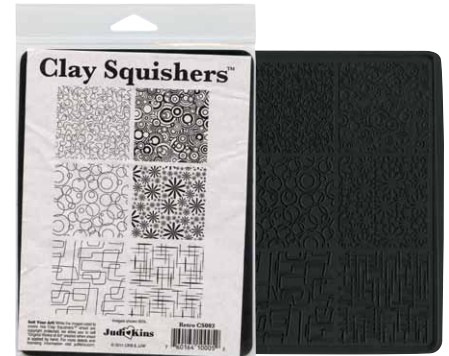

B: pack of 10  
P: pack of 5  
OD: 18.2 x 18.2 x 7.5mm  
ID: 15.6 x 15.6 x 2mm  
Glass: 16mm Domed (pg16sqd)

B = Bulk Price • P = Packaged for Retail • OD: Outer Dimensions of Product • ID: Inner Dimensions of Product

ftcc-cb  
ftcc-gb  
ftcc-sb  
ftcc-ssb

FINE TEXTURED CABLE CHAIN

B: 25' spool  
F: per foot  
P: 18"  
OD: 4.2 x 2.6mm link

cs-f

cs-j

cs-r

CLAY SQUISHER FLOURISH

B: 3+ squishers  
B: 1-2 squishers  
OD: 7.5 x 6 inches  
ID: 2.25 inch square